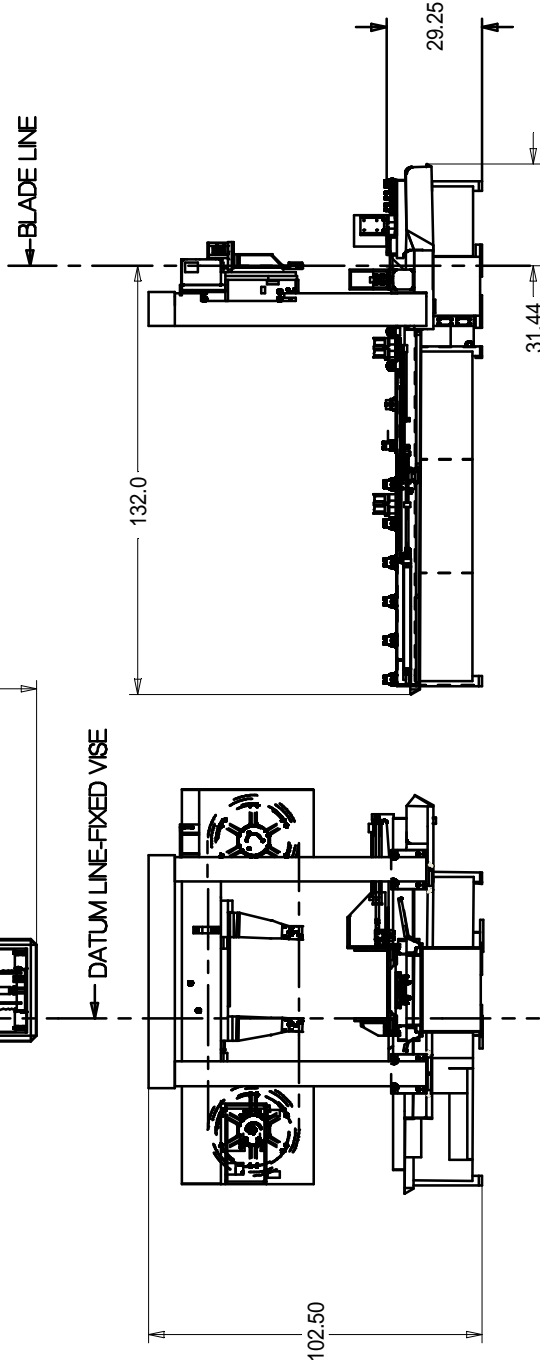

NOTE: HEM INC. WHOSE POLICY IS ONE OF CONTINUOUS IMPROVEMENTS,  
RESERVES THE RIGHT TO CHANGE SPECIFICATIONS, PRICE OR DESIGN  
AT ANY TIME WITHOUT NOTICE AND WITHOUT INCURRING OBLIGATIONS  
ALL DIMENSIONS +/- .100"

PLAN VIEW

HEM, INC.  
MD-AMERICA INDUSTRIAL DISTRICT  
P.O. BOX 148 PRYOR, OK. 74981  
H-0014705 SHEET 1 OF 1  
LAYOUT CT2000 AUTO  
B-006516-570 A

2000 COPY/RIGHT: HEM Inc. All rights reserved. No part of this document may be copied without written permission.