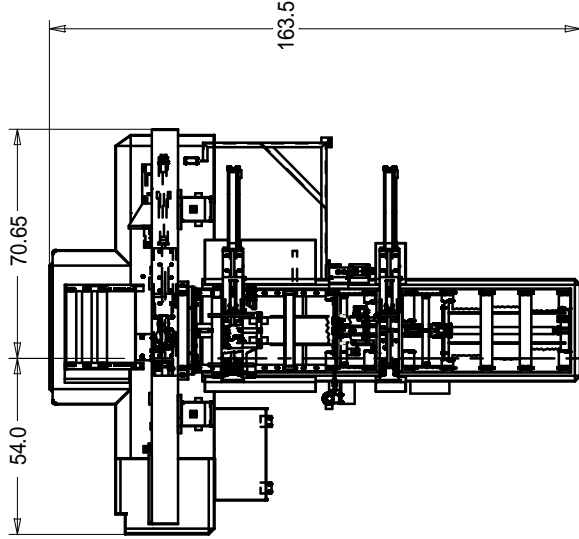

NOTE: HEM INC. WHOSE POLICY IS ONE OF CONTINUOUS IMPROVEMENTS,  
RESERVES THE RIGHT TO CHANGE SPECIFICATIONS, PRICE OR DESIGN  
AT ANY TIME WITHOUT NOTICE AND WITHOUT INCURRING OBLIGATIONS  
ALL DIMENSIONS +/- .100"

PLAN VIEW

HEM, INC.  
MD-AMERICA INDUSTRIAL DISTRICT  
P.O. BOX 148 PRYOR, OK. 74981  
H-0014705 SHEET 1 OF 1  
LAYOUT CT2000 AUTO  
B-006516-570 A

2000 COPY/RIGHT: HEM Inc. All rights reserved. No part of this document may be copied without written permission.