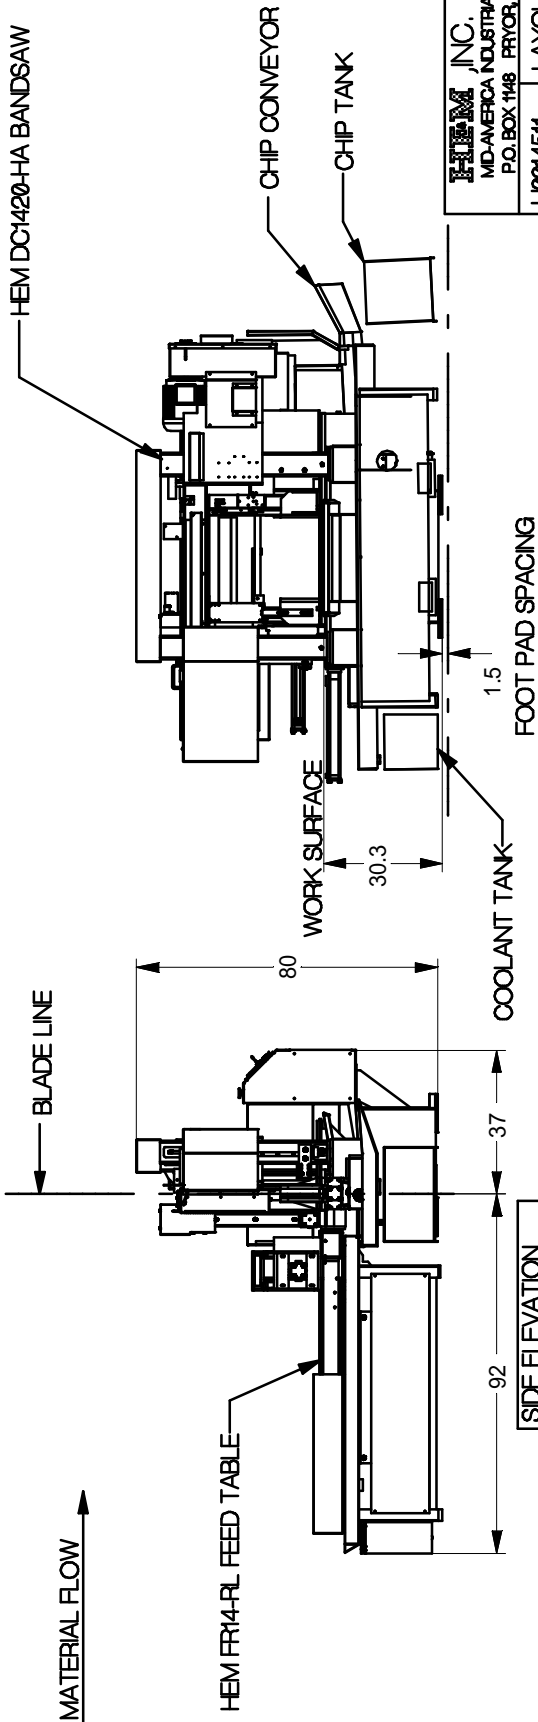

NOTE: HEM INC. WHOSE POLICY IS ONE OF CONTINUOUS IMPROVEMENTS, RESERVES THE RIGHT TO CHANGE SPECIFICATIONS, PRICE OR DESIGN AT ANY TIME WITHOUT NOTICE AND WITHOUT INCURRING OBLIGATIONS ALL DIMENSIONS +/- .125"

NOTE: ALL DIMENSIONS ARE FOR REFERENCE ONLY. VERIFY ALL DIMENSIONS TO AS BUILT SPECIFICATIONS.

HEM, INC.	
MD-AMERICA INDUSTRIAL DISTRICT	
P.O. BOX 1448 FRYOR, OK. 74981	
H-10014511	LAYOUT
DC1420-HA WITH FR14-RL FEED	
B-06516-556 A	