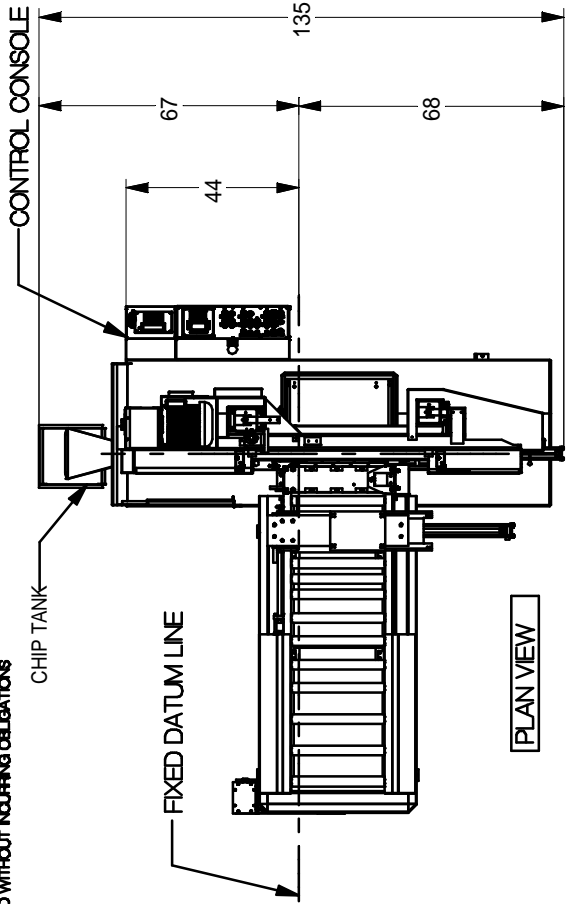

NOTE: HEM INC. WHOSE POLICY IS ONE OF CONTINUOUS IMPROVEMENTS, RESERVES THE RIGHT TO CHANGE SPECIFICATIONS, PRICE OR DESIGN AT ANY TIME WITHOUT NOTICE AND WITHOUT INCURRING OBLIGATIONS ALL DIMENSIONS +/- .125"

NOTE: ALL DIMENSIONS ARE FOR REFERENCE ONLY. VERIFY ALL DIMENSIONS TO AS BUILT SPECIFICATIONS.

HEM, INC.	
MD-AMERICA INDUSTRIAL DISTRICT	
P.O. BOX 1448 FRYOR, OK. 74981	
H-10014511	LAYOUT
DC1420-HA WITH FR14-RL FEED	
B-06516-556 A	