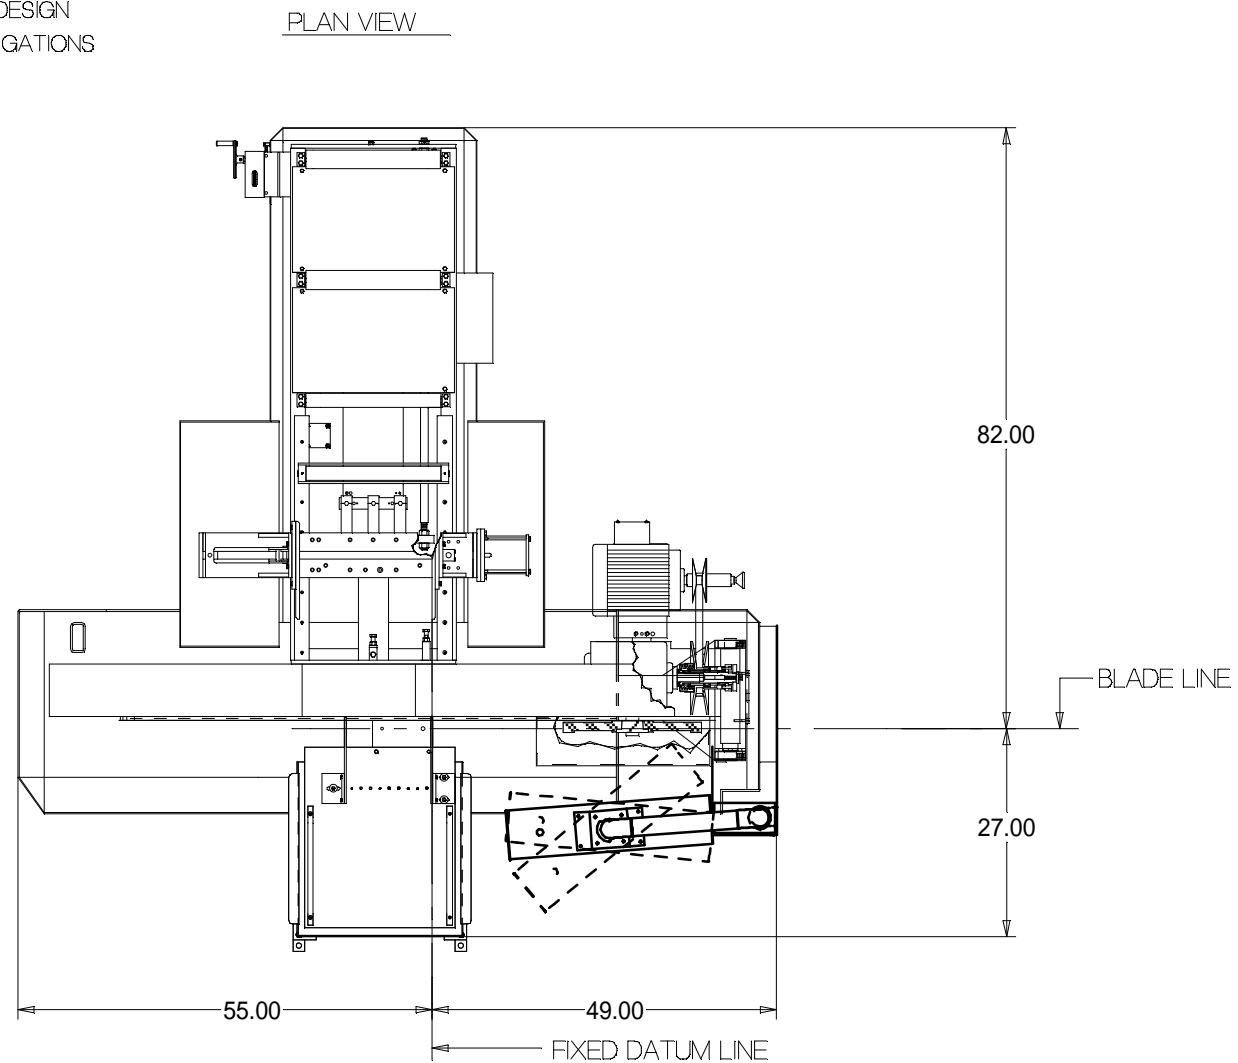

NOTE: HEM INC. WHOSE POLICY IS ONE OF CONTINUOUS IMPROVEMENTS,  
RESERVES THE RIGHT TO CHANGE SPECIFICATIONS, PRICE OR DESIGN  
AT ANY TIME WITHOUT NOTICE AND WITHOUT INCURRING OBLIGATIONS  
ALL DIMENSIONS +/- 1.00"

NOTE:  
DIMENSIONS ARE FOR REFERENCE ONLY  
VERIFY TO AS BUILT SPECIFICATIONS.

**HEM** INC.  
MID-AMERICA INDUSTRIAL DISTRICT  
P.O. BOX 1148 PRYOR, OK 74361

H0013384 | H105A-4

PLANVIEW - LAYOUT

B-006516-435 B