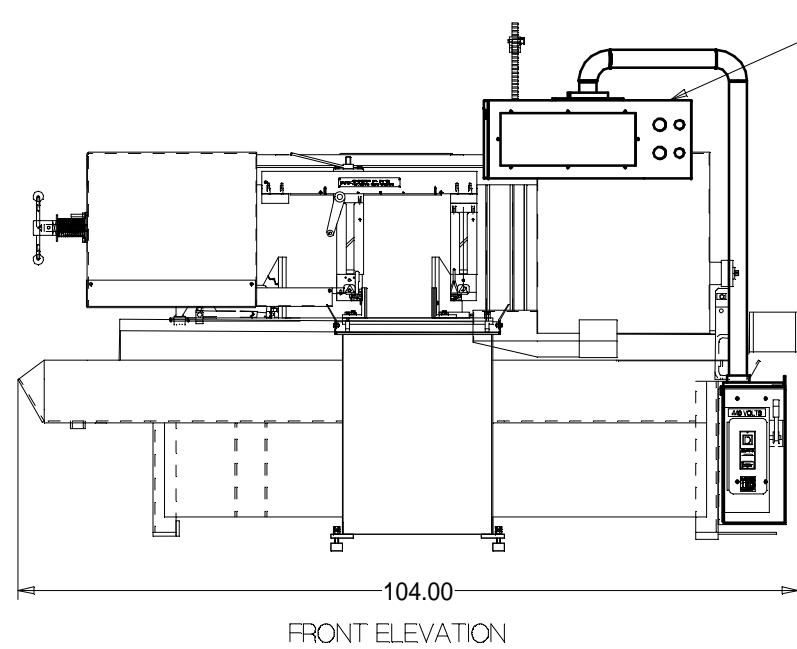

NOTE: HEM INC. WHOSE POLICY IS ONE OF CONTINUOUS IMPROVEMENTS,  
RESERVES THE RIGHT TO CHANGE SPECIFICATIONS, PRICE OR DESIGN  
AT ANY TIME WITHOUT NOTICE AND WITHOUT INCURRING OBLIGATIONS  
ALL DIMENSIONS +/- 1.00"

NOTE:  
DIMENSIONS ARE FOR REFERENCE ONLY  
VERIFY TO AS BUILT SPECIFICATIONS.

**HEM** INC.  
MID-AMERICA INDUSTRIAL DISTRICT  
P.O. BOX 1148 PRYOR, OK 74361

H0013384 | H105A-4

PLANVIEW - LAYOUT

B-006516-435 B