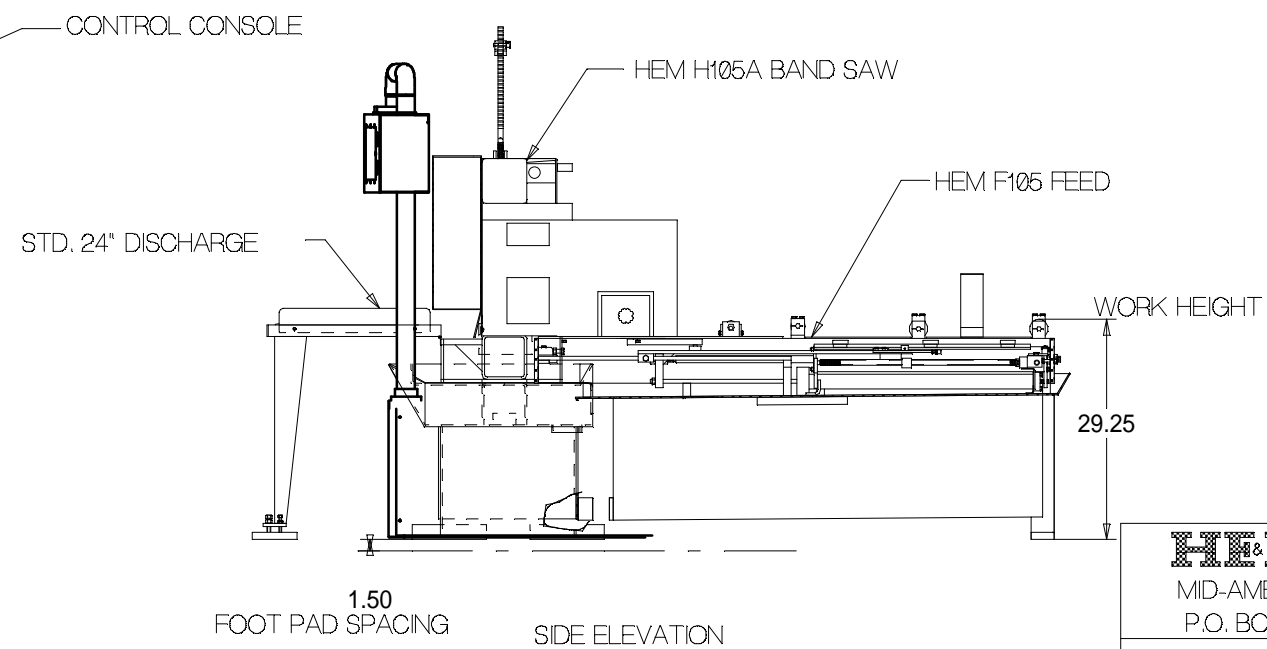

NOTE: HEM INC. WHOSE POLICY IS ONE OF CONTINUOUS IMPROVEMENTS,  
RESERVES THE RIGHT TO CHANGE SPECIFICATIONS, PRICE OR DESIGN  
AT ANY TIME WITHOUT NOTICE AND WITHOUT INCURRING OBLIGATIONS  
ALL DIMENSIONS +/- 1.00"

NOTE:  
DIMENSIONS ARE FOR REFERENCE ONLY  
VERIFY TO AS BUILT SPECIFICATIONS.

**HEM** INC.  
MID-AMERICA INDUSTRIAL DISTRICT  
P.O. BOX 1148 PRYOR, OK 74361

H0013384 | H105A-4

PLANVIEW - LAYOUT

B-006516-435 B