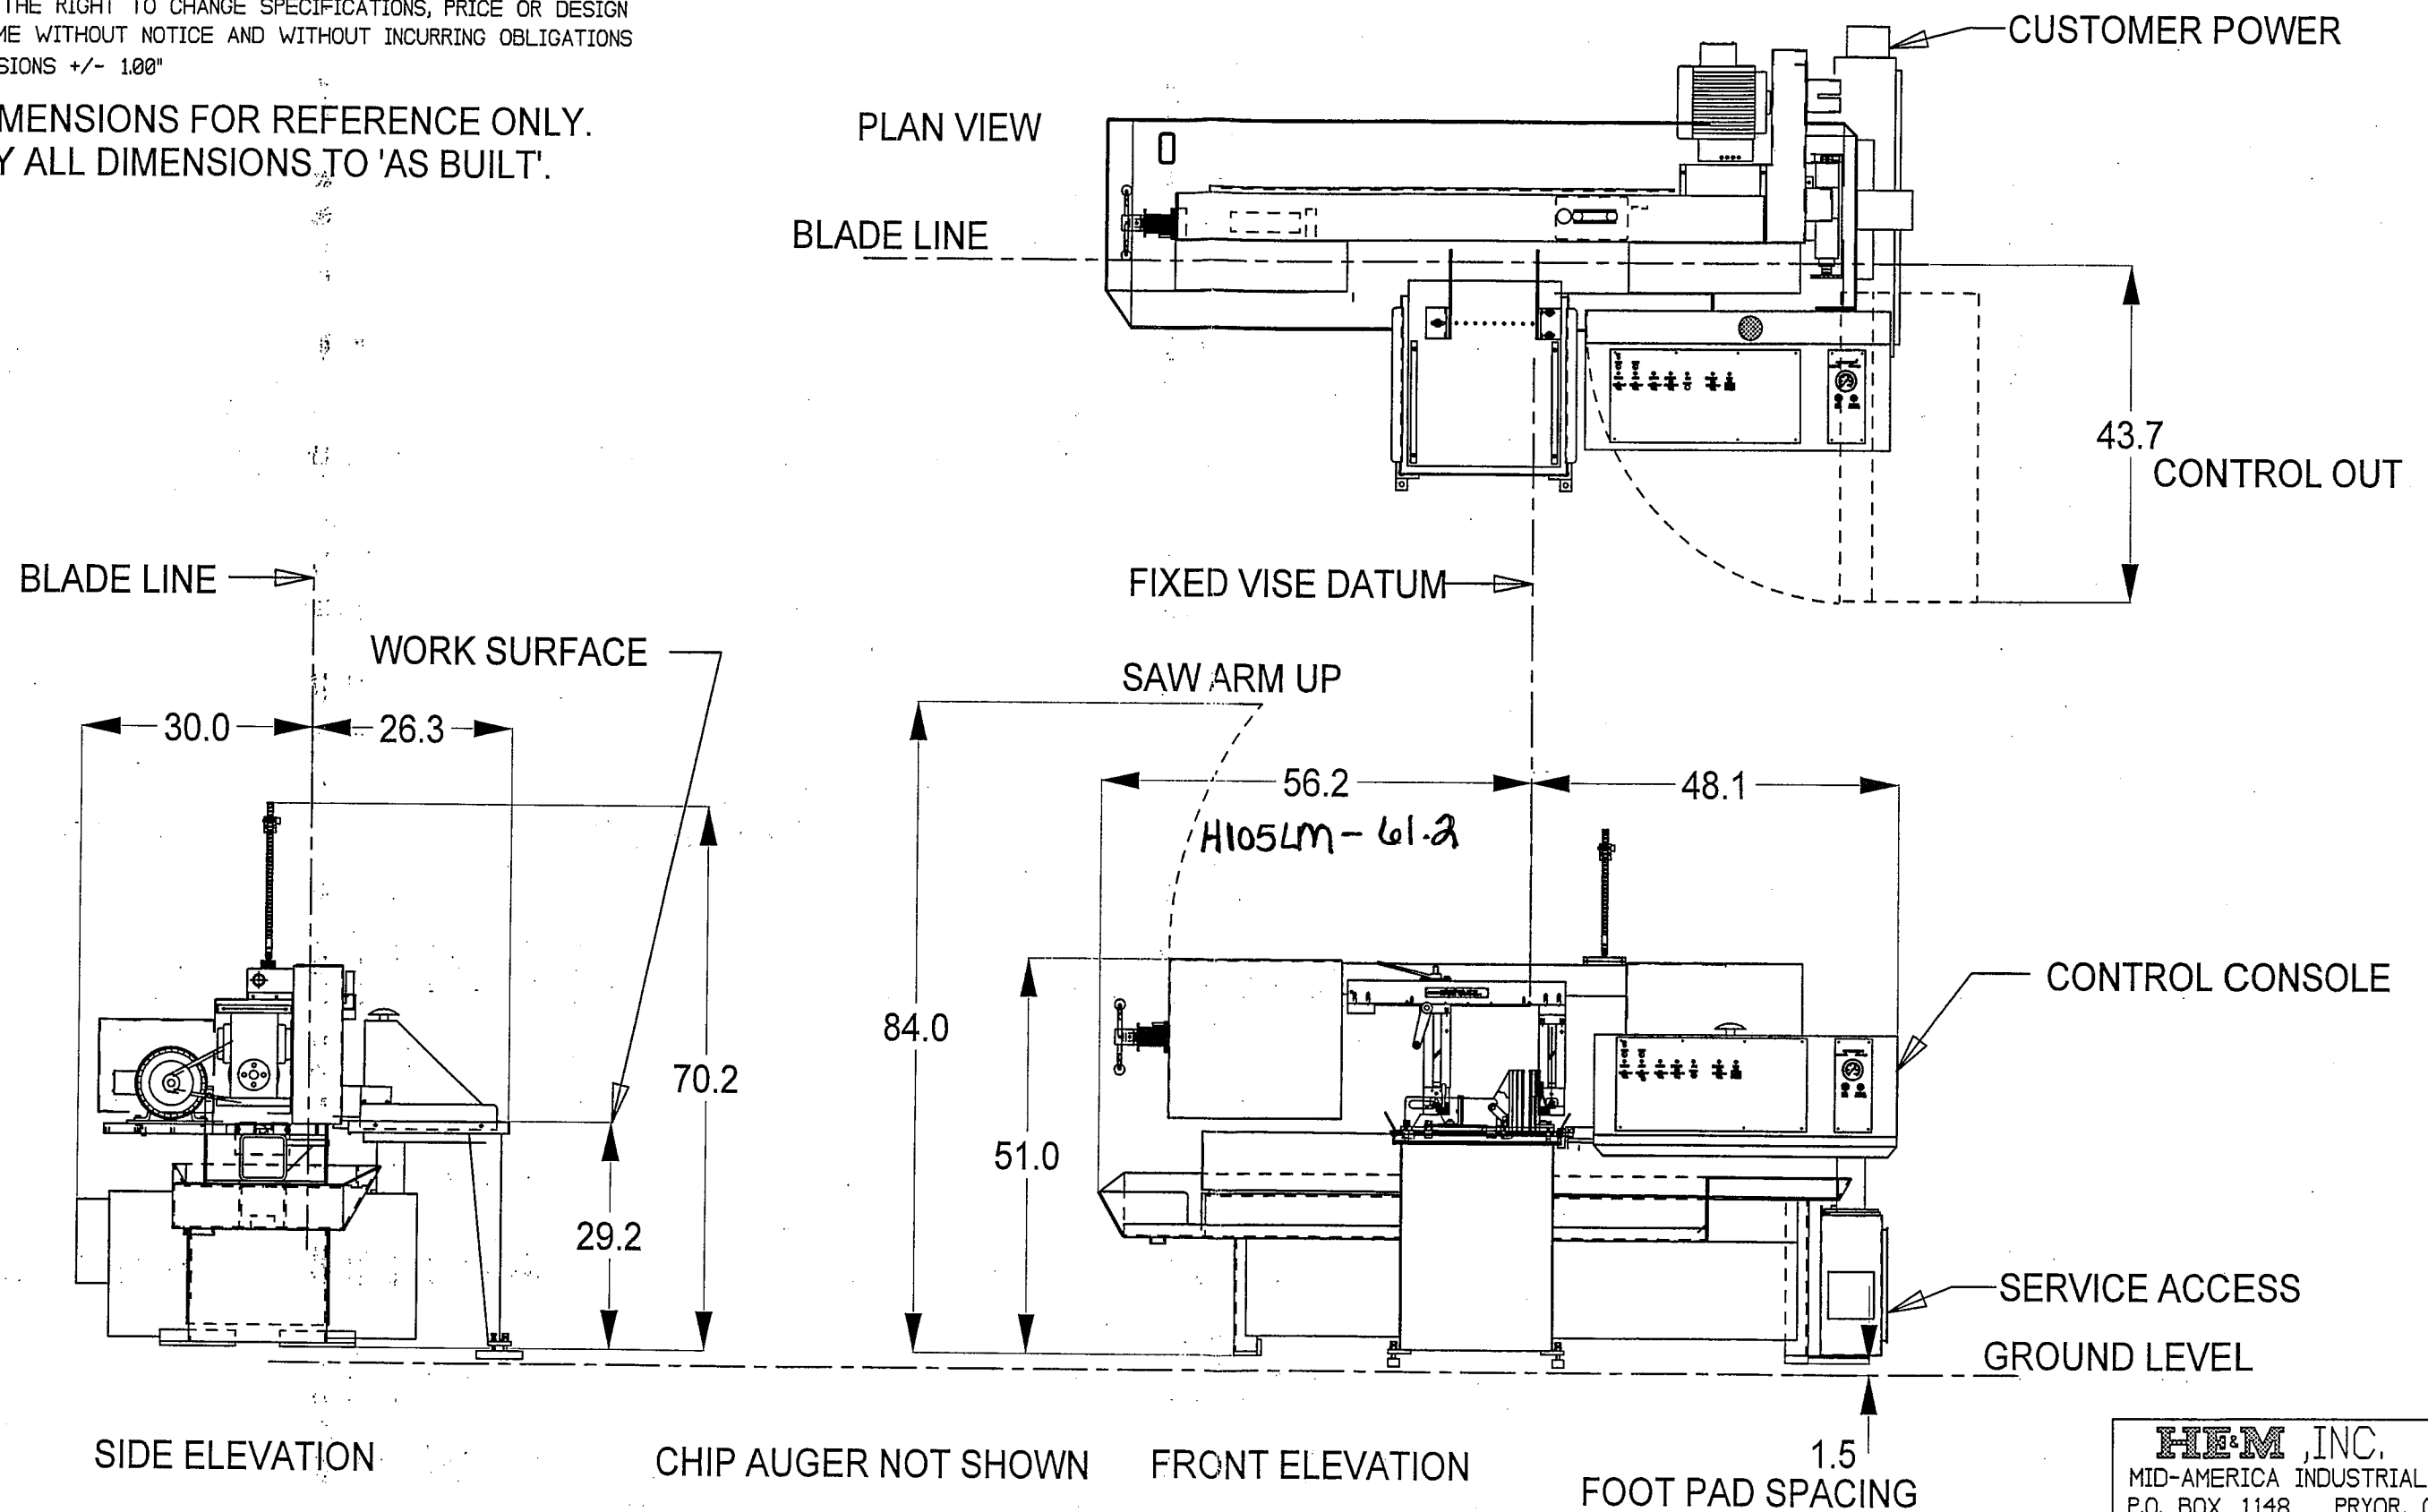

ALL DIMENSIONS FOR REFERENCE ONLY. VERIFY ALL DIMENSIONS TO 'AS BUILT'.

HEM , INC.	
MID-AMERICA INDUSTRIAL DISTRICT	
P.O. BOX 1148 PRYOR, OK 74361	
H0014213	SHEET 1 OF 1
H105M / H105LM	
B-006516-513	A