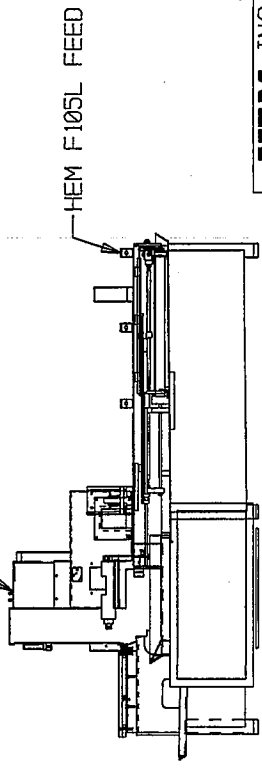

ALL DIMENSIONS ARE FOR REFERENCE ONLY. VERIFY ALL DIMENSIONS TO AS BUILT SPECIFICATIONS.

PLANVIEW

HEM H130HA-9
BAND SAW

FRONT ELEVATION

SIDE ELEVATION

HEM INC.	
MID-AMERICA INDUSTRIAL DISTRICT	
P.O. BOX 1148 PRYOR, OK 74361	
H0014003	PLANVIEW
H130HA-9 W/F105L	
B-0066516-485 A	