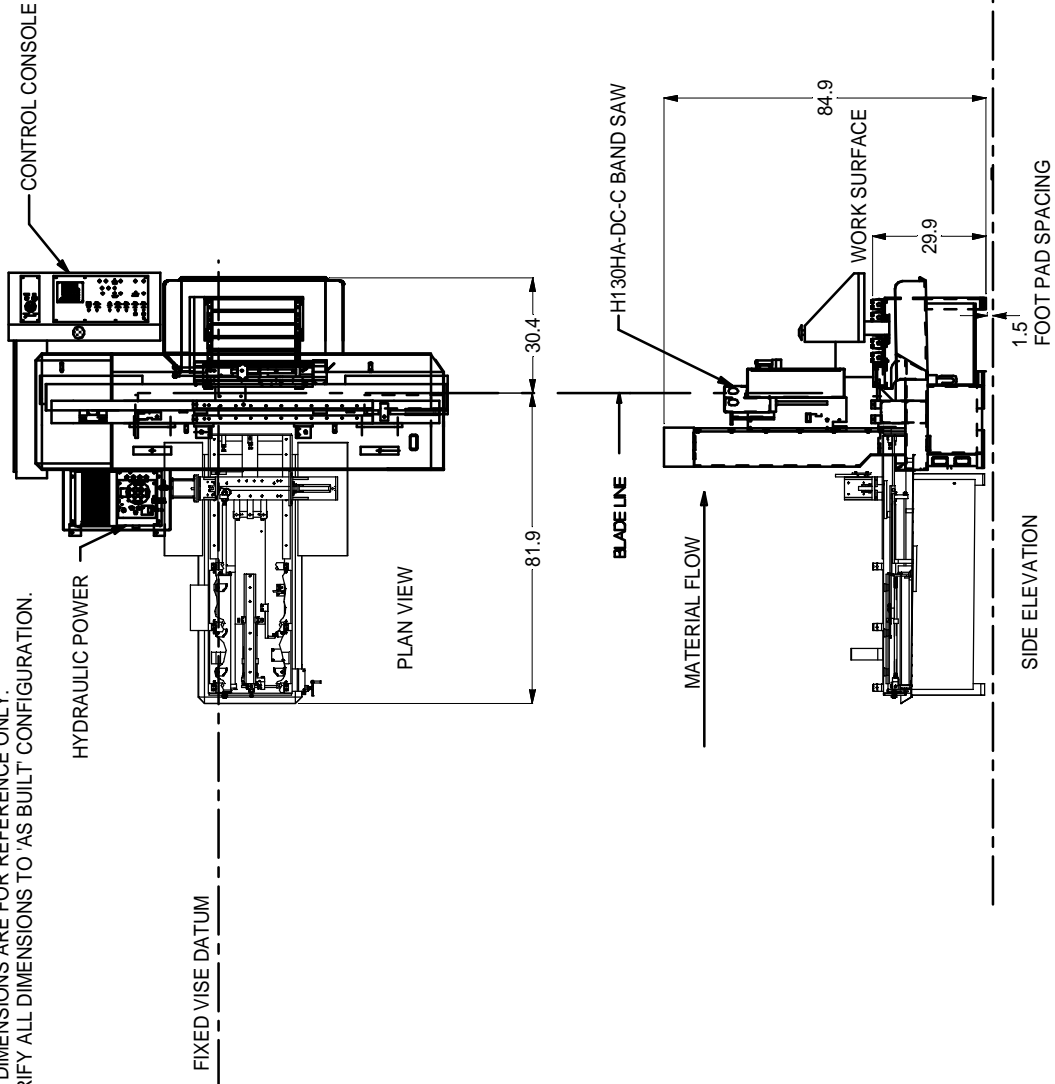

NOTE: HEM INC. WHOSE POLICY IS ONE OF CONTINUOUS IMPROVEMENTS, RESERVES THE RIGHT TO CHANGE SPECIFICATIONS, PRICE OR DESIGN AT ANY TIME WITHOUT NOTICE AND WITHOUT INCURRING OBLIGATIONS ALL DIMENSIONS +/- .100"

ALL DIMENSIONS ARE FOR REFERENCE ONLY. VERIFY ALL DIMENSIONS TO 'AS BUILT' CONFIGURATION.

HEM, INC.
 MID-AMERICA INDUSTRIAL DISTRICT
 P.O. BOX 1148 PRYOR, OK 74361
 H0014570 SHEET 1 OF 1
 H130HA-DC-C
 B-006516-563 A