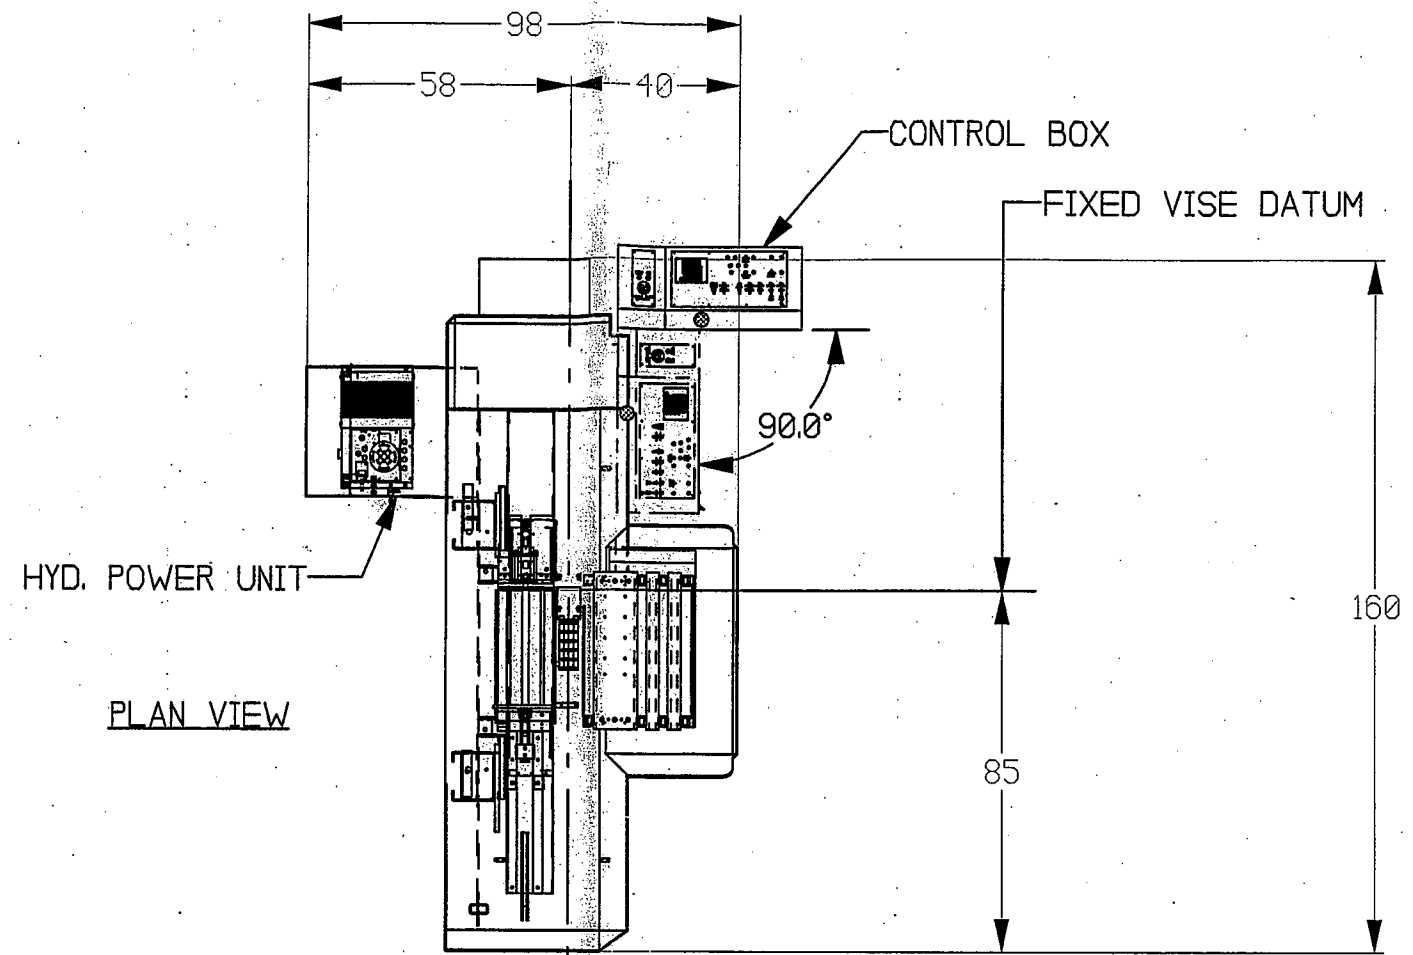

NOTE: HEM INC. WHOSE POLICY IS ONE OF CONTINUOUS IMPROVEMENTS,  
RESERVES THE RIGHT TO CHANGE SPECIFICATIONS, PRICE OR DESIGN  
AT ANY TIME WITHOUT NOTICE AND WITHOUT INCURRING OBLIGATIONS  
ALL DIMENSIONS +/- 1.00"

ALL DIMENSIONS ARE REFERENCE ONLY.  
VERIFY ALL DIMENSIONS TO 'AS BUILT' CONFIGURATION.

SIDE ELEVATION

1.5 FOOT PAD SPACING

<b>HEM</b> , INC.	
MID-AMERICA INDUSTRIAL DISTRICT P.O. BOX 1148 PRYOR, OK 74361	
H0014125	LAYOUT
H160HM-DC	
B-006516-506 A	