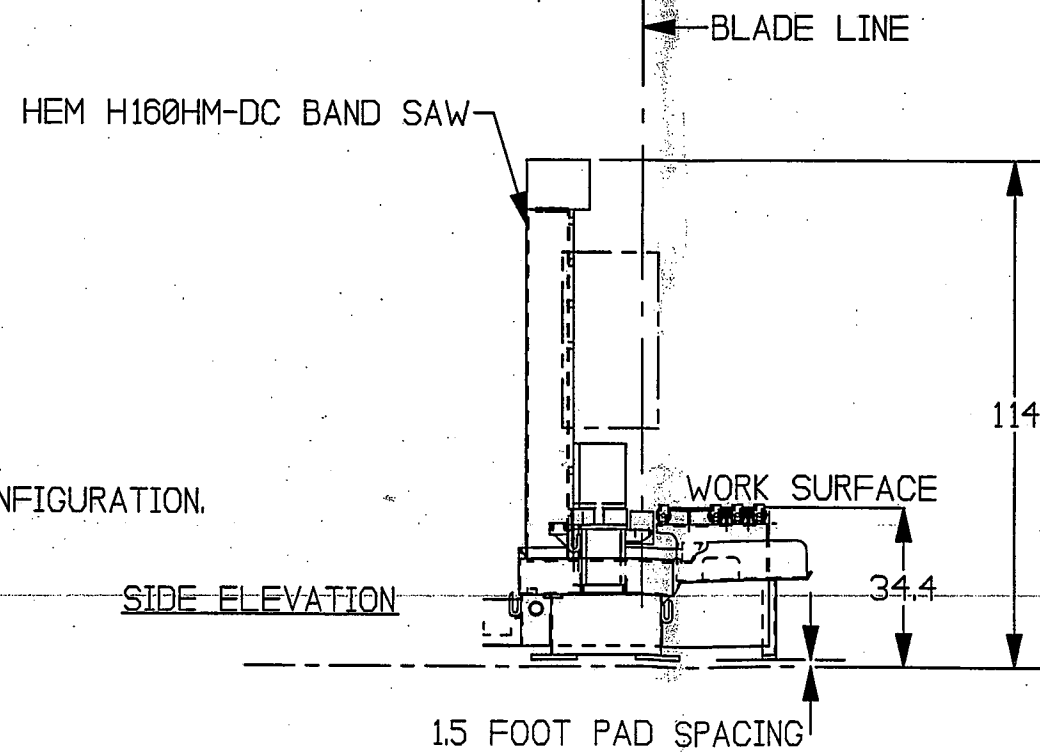

NOTE: HEM INC. WHOSE POLICY IS ONE OF CONTINUOUS IMPROVEMENTS,  
RESERVES THE RIGHT TO CHANGE SPECIFICATIONS, PRICE OR DESIGN  
AT ANY TIME WITHOUT NOTICE AND WITHOUT INCURRING OBLIGATIONS  
ALL DIMENSIONS +/- 1.00"

ALL DIMENSIONS ARE REFERENCE ONLY.  
VERIFY ALL DIMENSIONS TO 'AS BUILT' CONFIGURATION.

SIDE ELEVATION

1.5 FOOT PAD SPACING

<b>HEM</b> , INC.	
MID-AMERICA INDUSTRIAL DISTRICT P.O. BOX 1148 PRYOR, OK 74361	
H0014125	LAYOUT
H160HM-DC	
B-006516-506 A	