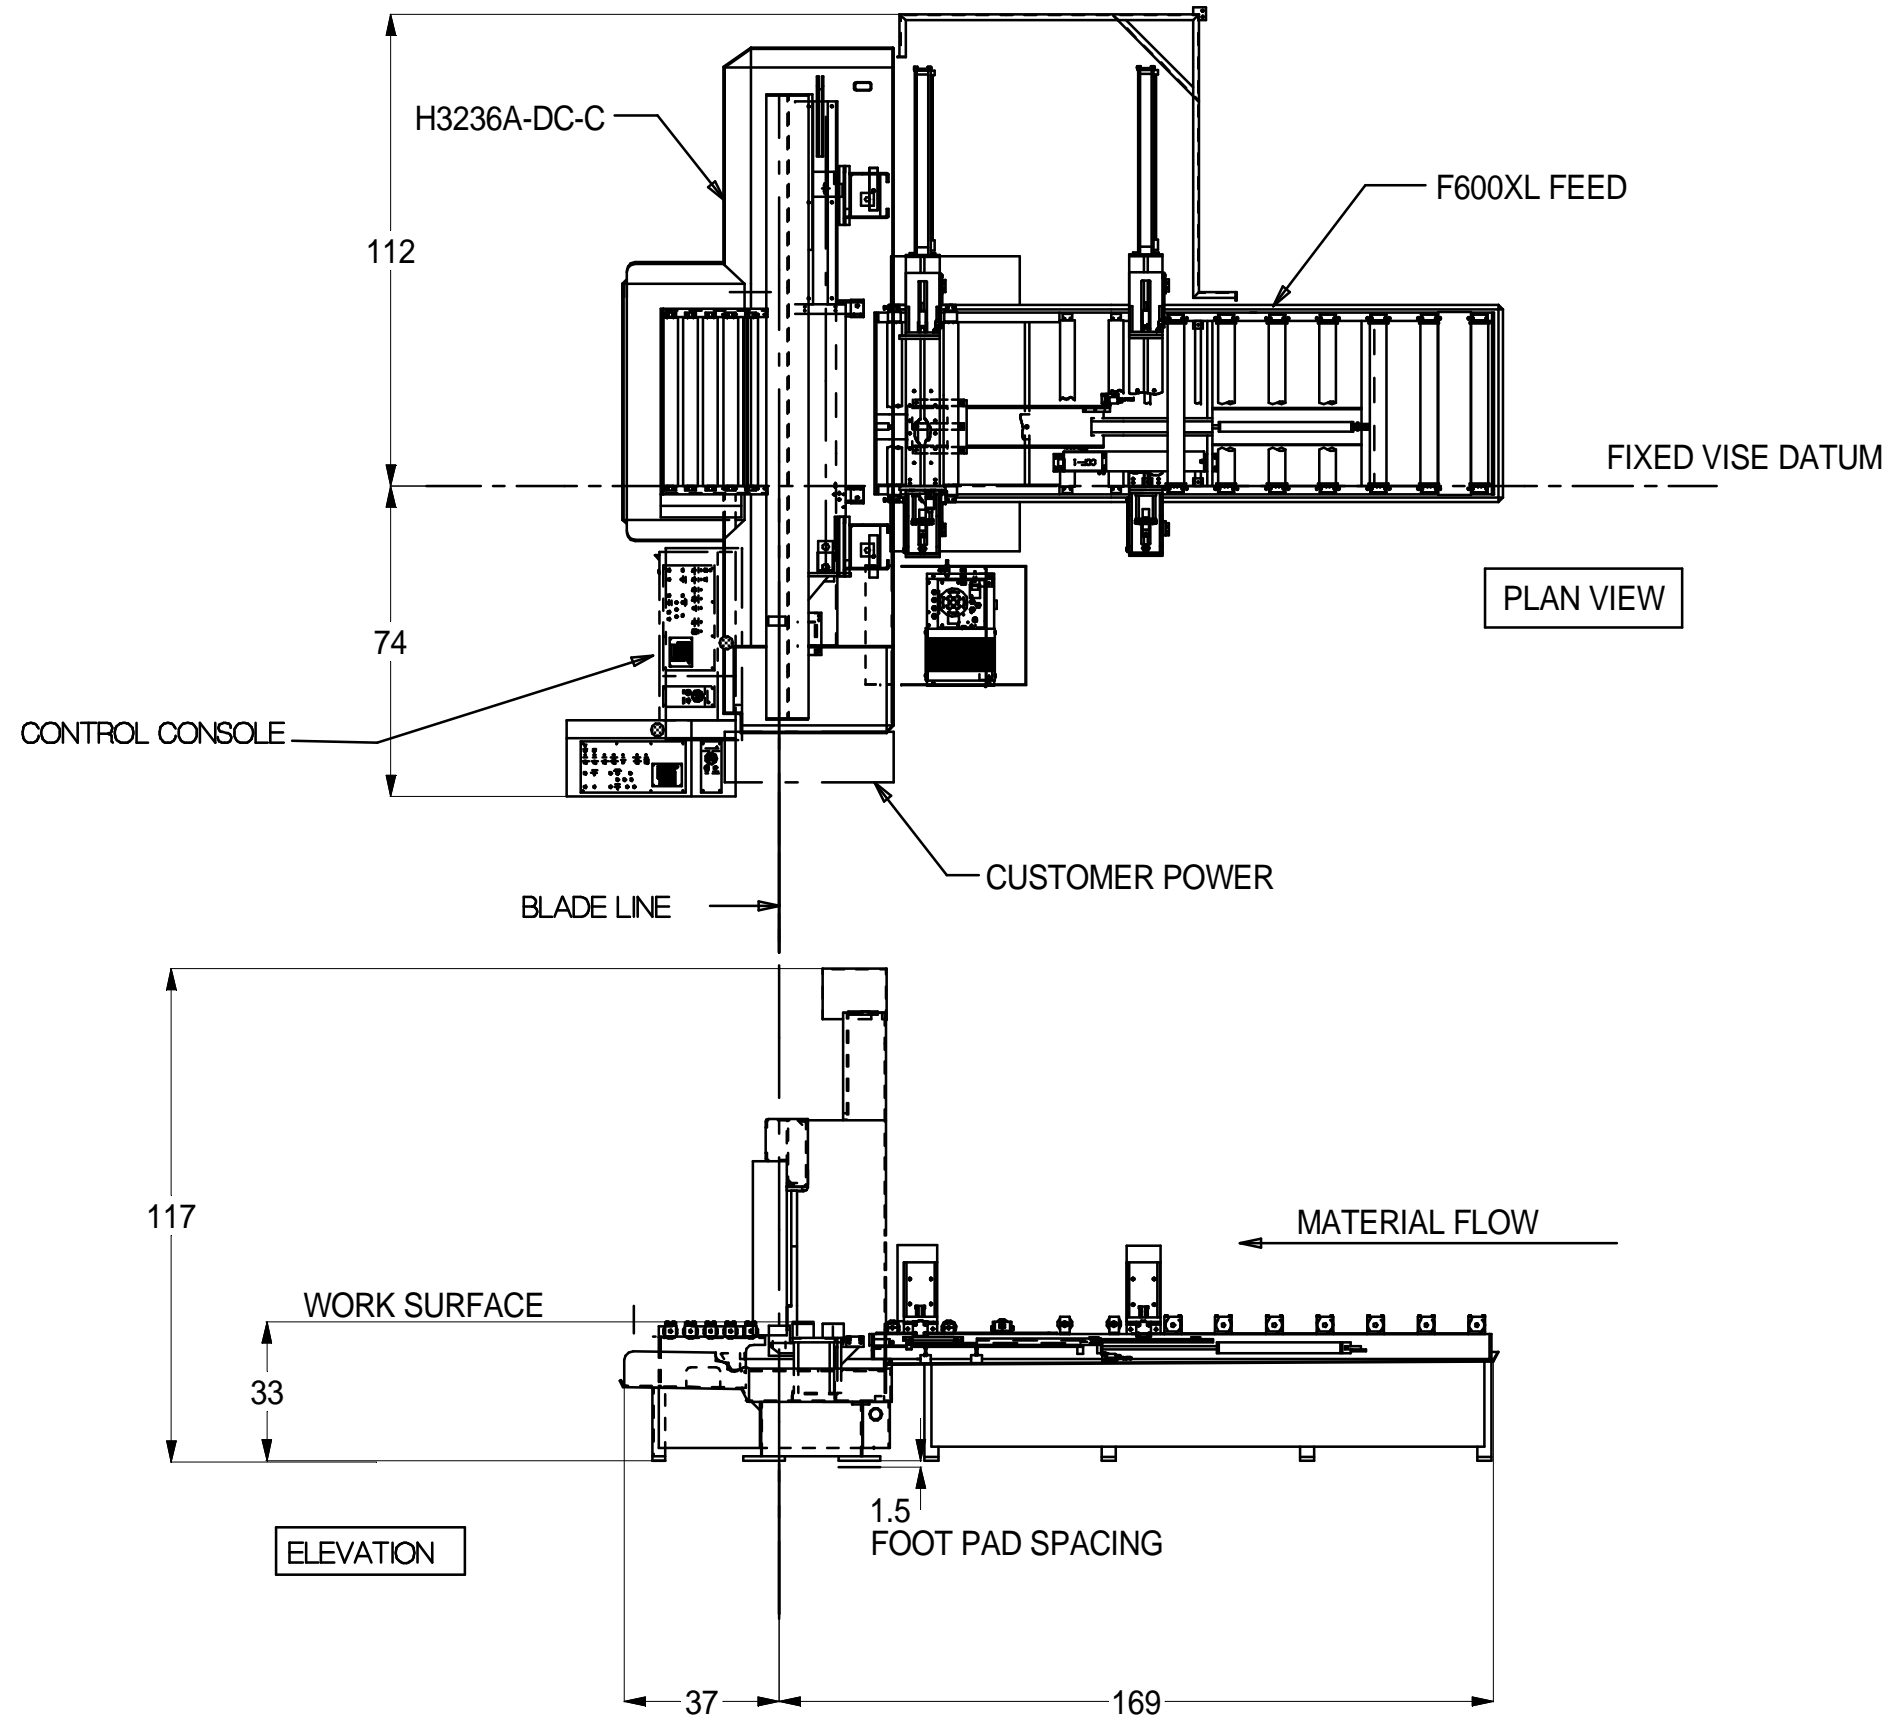

NOTE: HEM INC. WHOSE POLICY IS ONE OF CONTINUOUS IMPROVEMENTS, RESERVES THE RIGHT TO CHANGE SPECIFICATIONS, PRICE OR DESIGN AT ANY TIME WITHOUT NOTICE AND WITHOUT INCURRING OBLIGATIONS ALL DIMENSIONS +/- .100"

ALL DIMENSIONS ARE FOR REFERENCE ONLY. VERIFY ALL DIMENSIONS TO AS BUILT SPECIFICATIONS.

HEM ,INC. MID-AMERICA INDUSTRIAL DISTRICT P.O. BOX 1148 PRYOR, OK 74361	
H0014463	SHEET 1 OF 1
H3236A-DC-C	
B-006516-546 A	