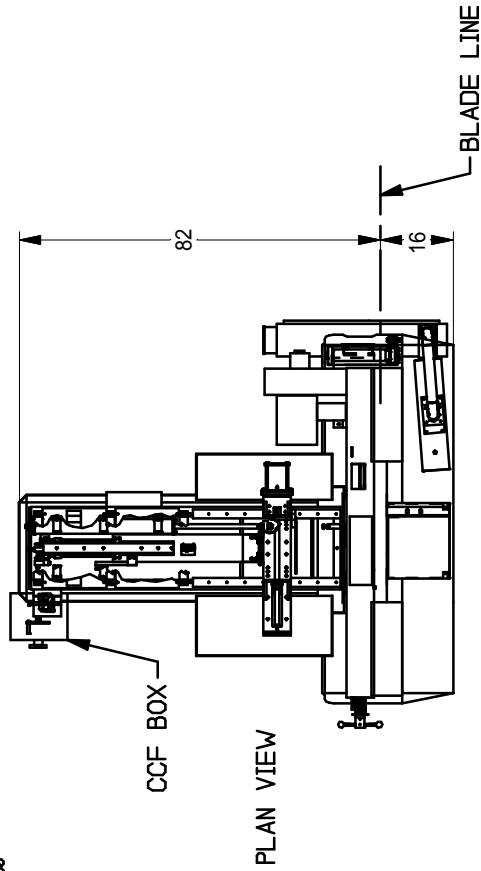

NOTE: HEM INC. WHOSE POLICY IS ONE OF CONTINUOUS IMPROVEMENTS, RESERVES THE RIGHT TO CHANGE SPECIFICATIONS, PRICE OR DESIGN AT ANY TIME WITHOUT NOTICE AND WITHOUT INCURRING OBLIGATIONS ALL DIMENSIONS +/- .100"

ALL DIMENSIONS ARE REFERENCE ONLY, VERIFY ALL DIMENSIONS TO 'AS BUILT' CONFIGURATION.

<b>HEM, INC.</b>	
MID-AMERICA INDUSTRIAL DISTRICT	
P.O. BOX 1148 PRYOR, OK 74361	
H0014325	H90A-C
PLANVIEW LAYOUT	
B-006516-524 A	