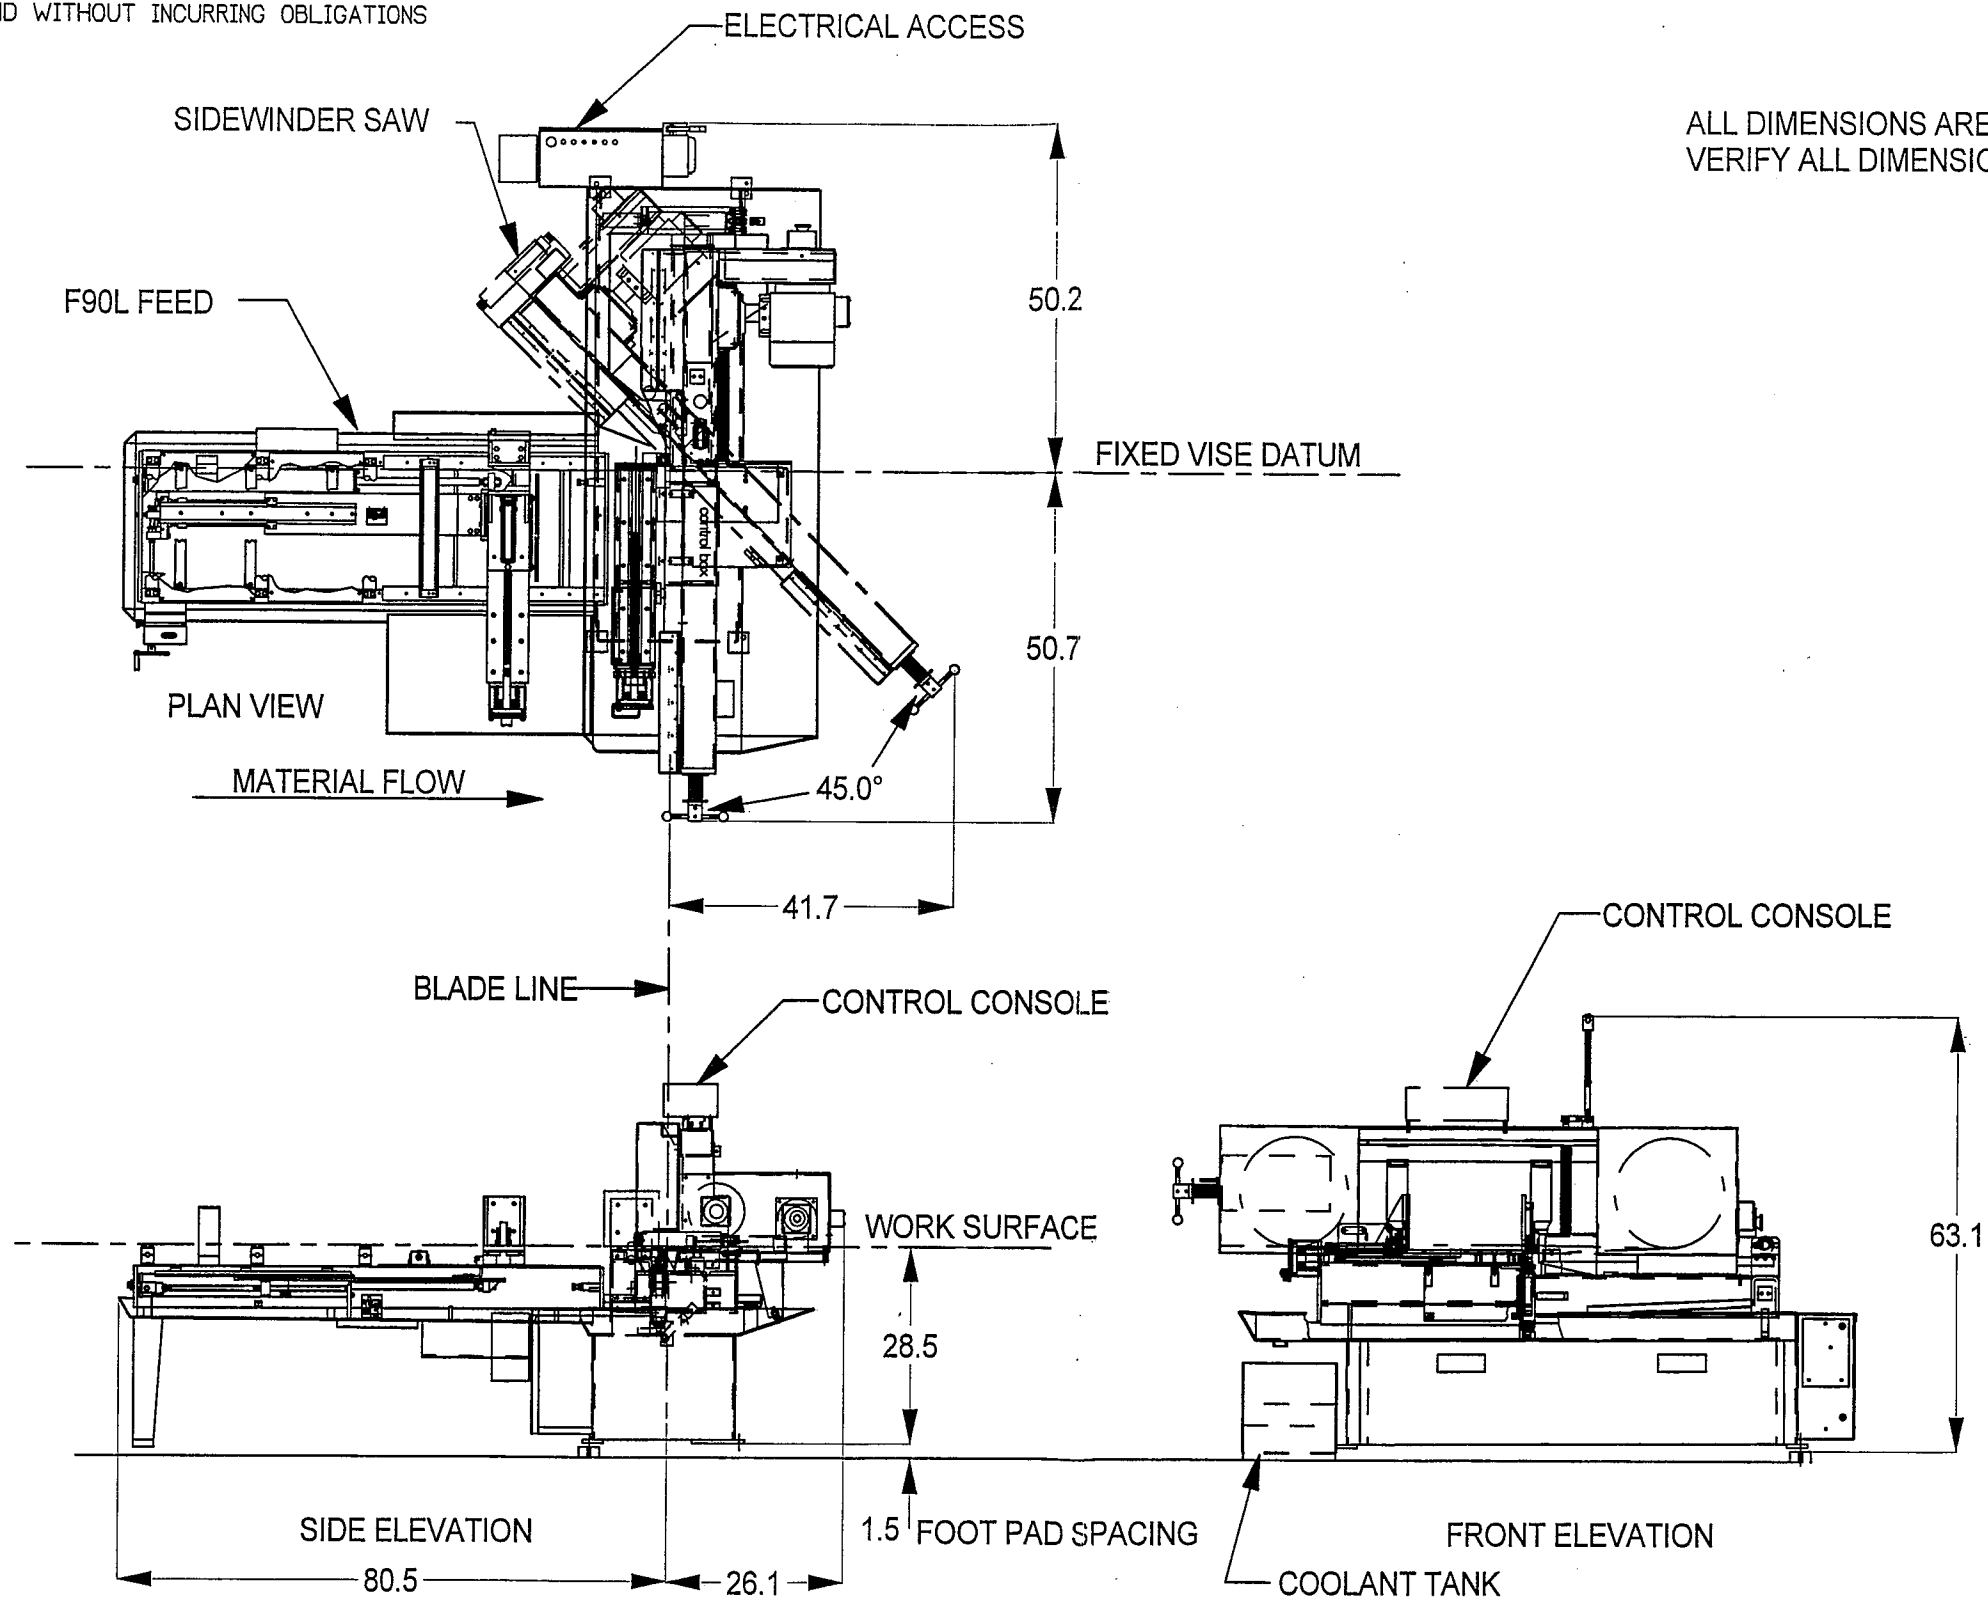

ALL DIMENSIONS ARE FOR REFERENCE ONLY.  
VERIFY ALL DIMENSIONS TO 'AS BUILT'.

<b>HEM, INC.</b>	
MID-AMERICA INDUSTRIAL DISTRICT	
P.O. BOX 1148 PRYOR, OK 74361	
H0014211	SHEET 1 OF 1
SIDEWINDER AUTO -1	
B-006516-511 A	