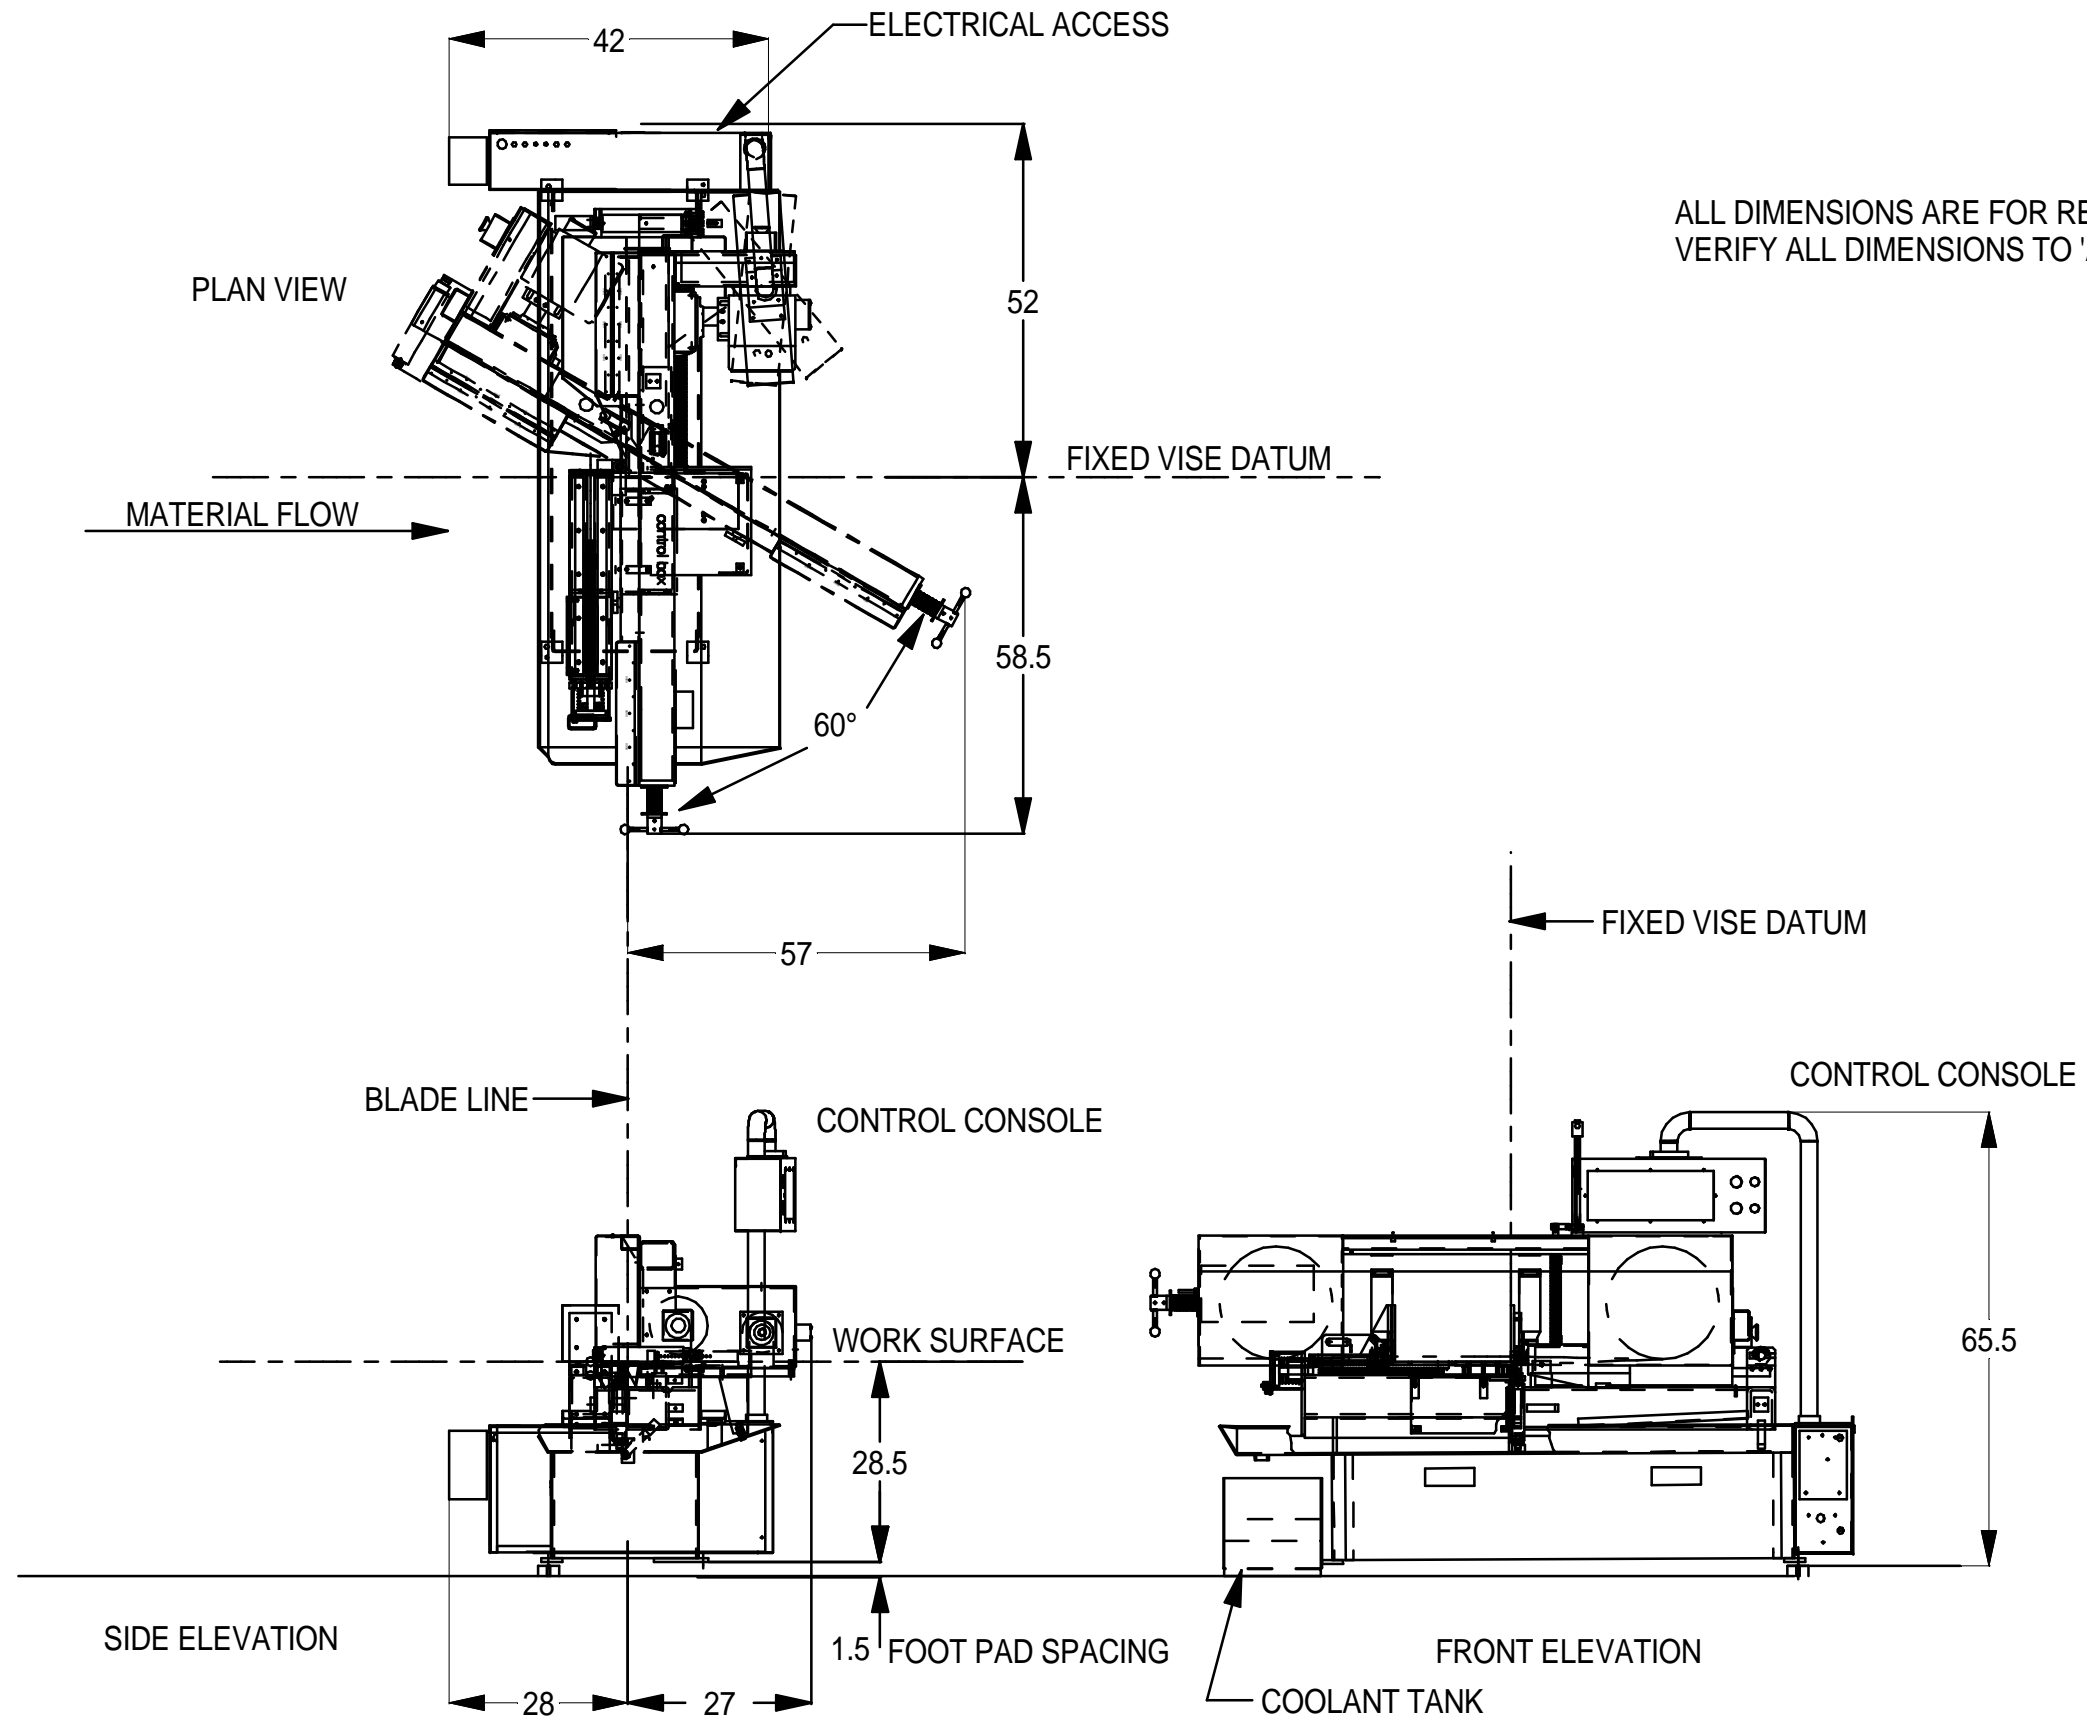

NOTE: HEM INC. WHOSE POLICY IS ONE OF CONTINUOUS IMPROVEMENTS,  
 RESERVES THE RIGHT TO CHANGE SPECIFICATIONS, PRICE OR DESIGN  
 AT ANY TIME WITHOUT NOTICE AND WITHOUT INCURRING OBLIGATIONS  
 ALL DIMENSIONS +/- 1.00"

ALL DIMENSIONS ARE FOR REFERENCE ONLY.  
 VERIFY ALL DIMENSIONS TO 'AS BUILT'.

SIDE ELEVATION

FRONT ELEVATION

<b>HEM</b> , INC.	
MID-AMERICA INDUSTRIAL DISTRICT P.O. BOX 1148 PRYOR, OK 74361	
H0014441	SHEET 1 OF 1
SIDEWINDER MANUAL	
B-006516-543	A