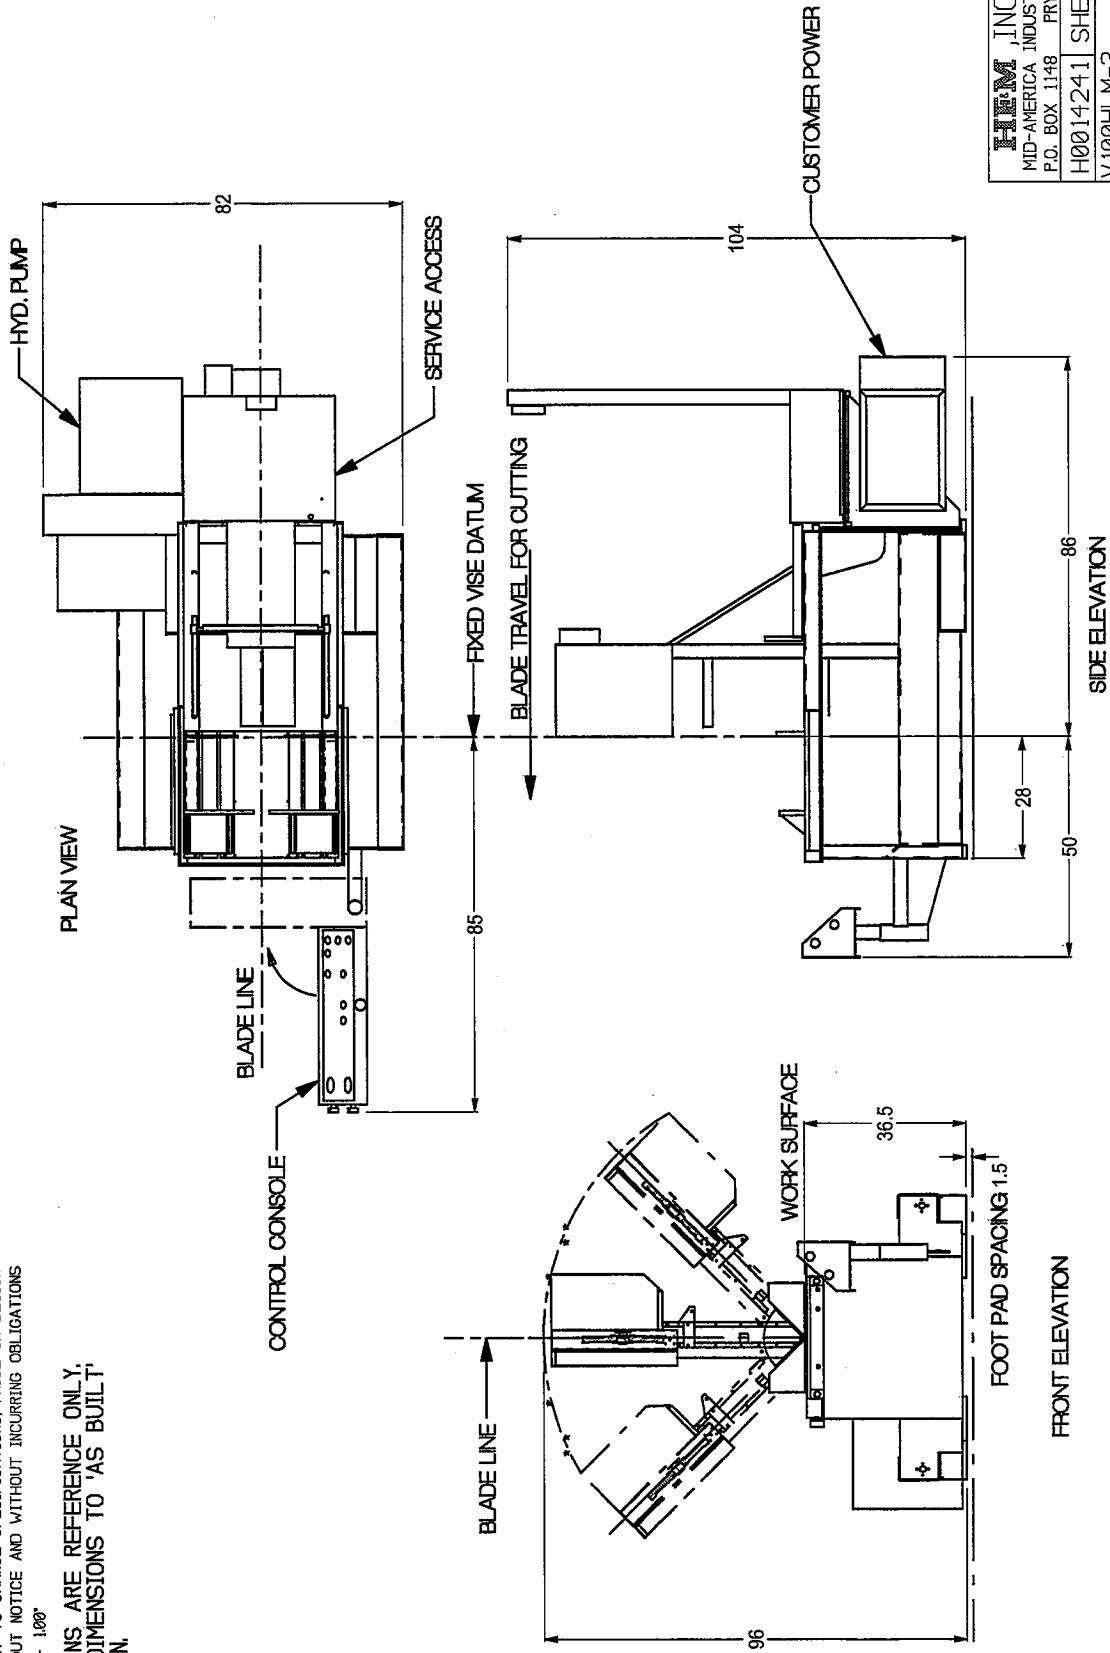

NOTE: HEM INC. WHOSE POLICY IS ONE OF CONTINUOUS IMPROVEMENTS, RESERVES THE RIGHT TO CHANGE SPECIFICATIONS, PRICE OR DESIGN AT ANY TIME WITHOUT NOTICE AND WITHOUT INCURRING OBLIGATIONS ALL DIMENSIONS +/- .100"

ALL DIMENSIONS ARE REFERENCE ONLY, VERIFY ALL DIMENSIONS TO 'AS BUILT' CONFIGURATION.

**HEM INC.**  
 MID-AMERICA INDUSTRIAL DISTRICT  
 P.O. BOX 1148 PRYOR, OK 74361  
 H0014241 SHEET 1 OF 1  
 V100HLM-3  
 B-006516-520 A