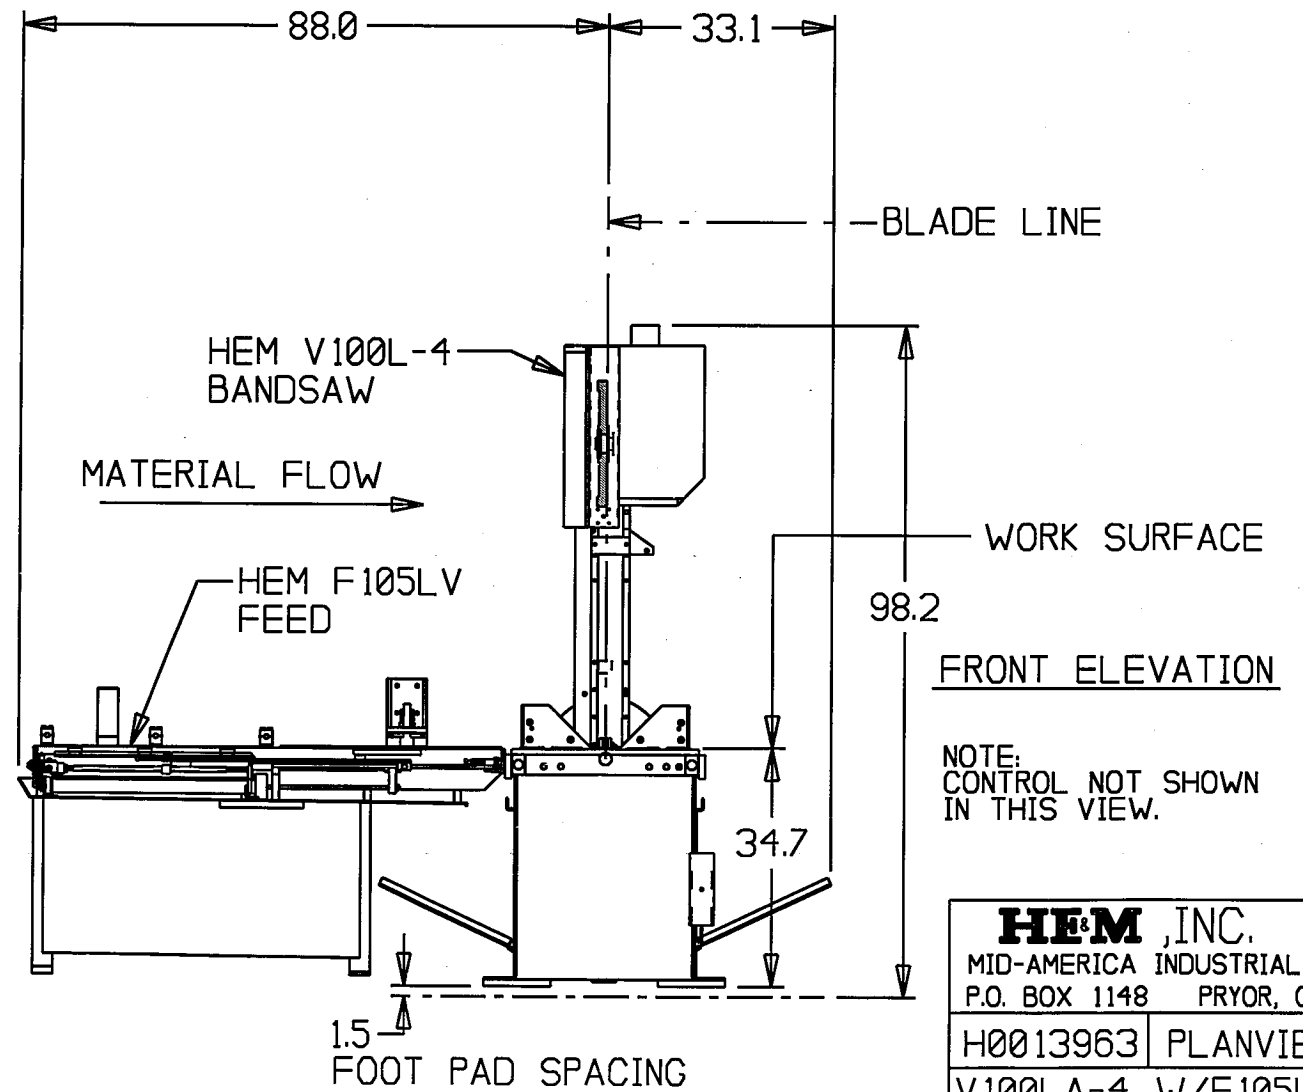

THIS DRAWING IS FOR
REFERENCE ONLY.
VERIFY ALL DIMENSIONS
TO AS BUILT SPECIFICATIONS.

NOTE:
FEED TABLE NOT
SHOWN IN THIS VIEW.

NOTE:
CONTROL NOT SHOWN
IN THIS VIEW.

HEM , INC.	
MID-AMERICA INDUSTRIAL DISTRICT P.O. BOX 1148 PRYOR, OK 74361	
H0013963	PLANVIEW
V100LA-4 W/F105LV L-R	
B-006516-479 B	