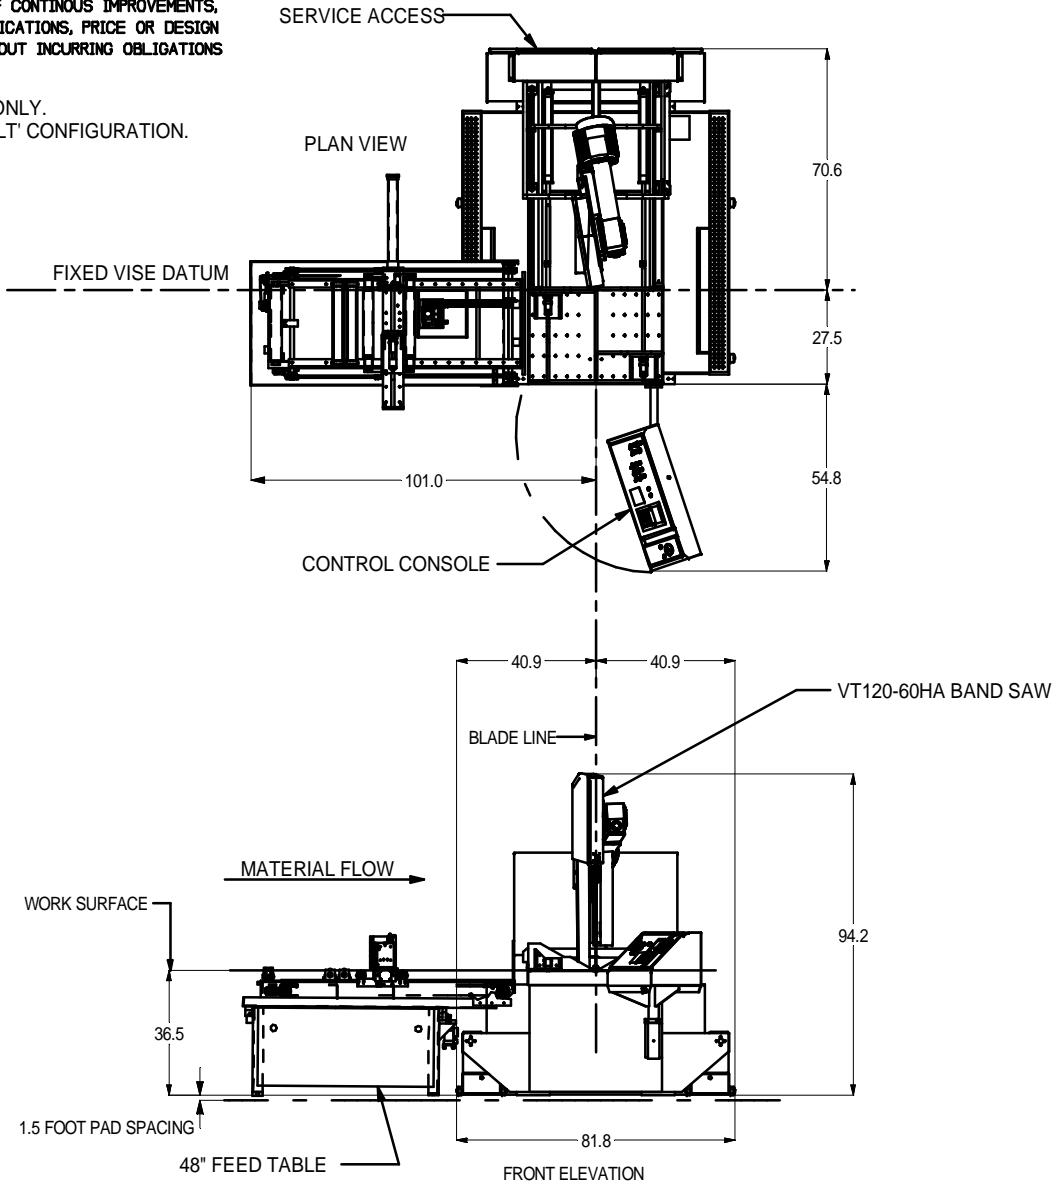

NOTE: HEM INC. WHOSE POLICY IS ONE OF CONTINUOUS IMPROVEMENTS, RESERVES THE RIGHT TO CHANGE SPECIFICATIONS, PRICE OR DESIGN AT ANY TIME WITHOUT NOTICE AND WITHOUT INCURRING OBLIGATIONS ALL DIMENSIONS +/- .100"

ALL DIMENSIONS ARE REFERENCE ONLY. VERIFY ALL DIMENSIONS TO 'AS BUILT' CONFIGURATION.

2006 COPYRIGHT HEM Inc. All rights reserved. No part of this document may be copied without written permission.

HEM , INC.	
MID-AMERICA INDUSTRIAL DISTRICT	
P.O. BOX 1148 PRYOR, OK 74361	
H0014346	SHEET 1 OF 1
LAYOUT VT120-60*HA	
B-006516-528	A