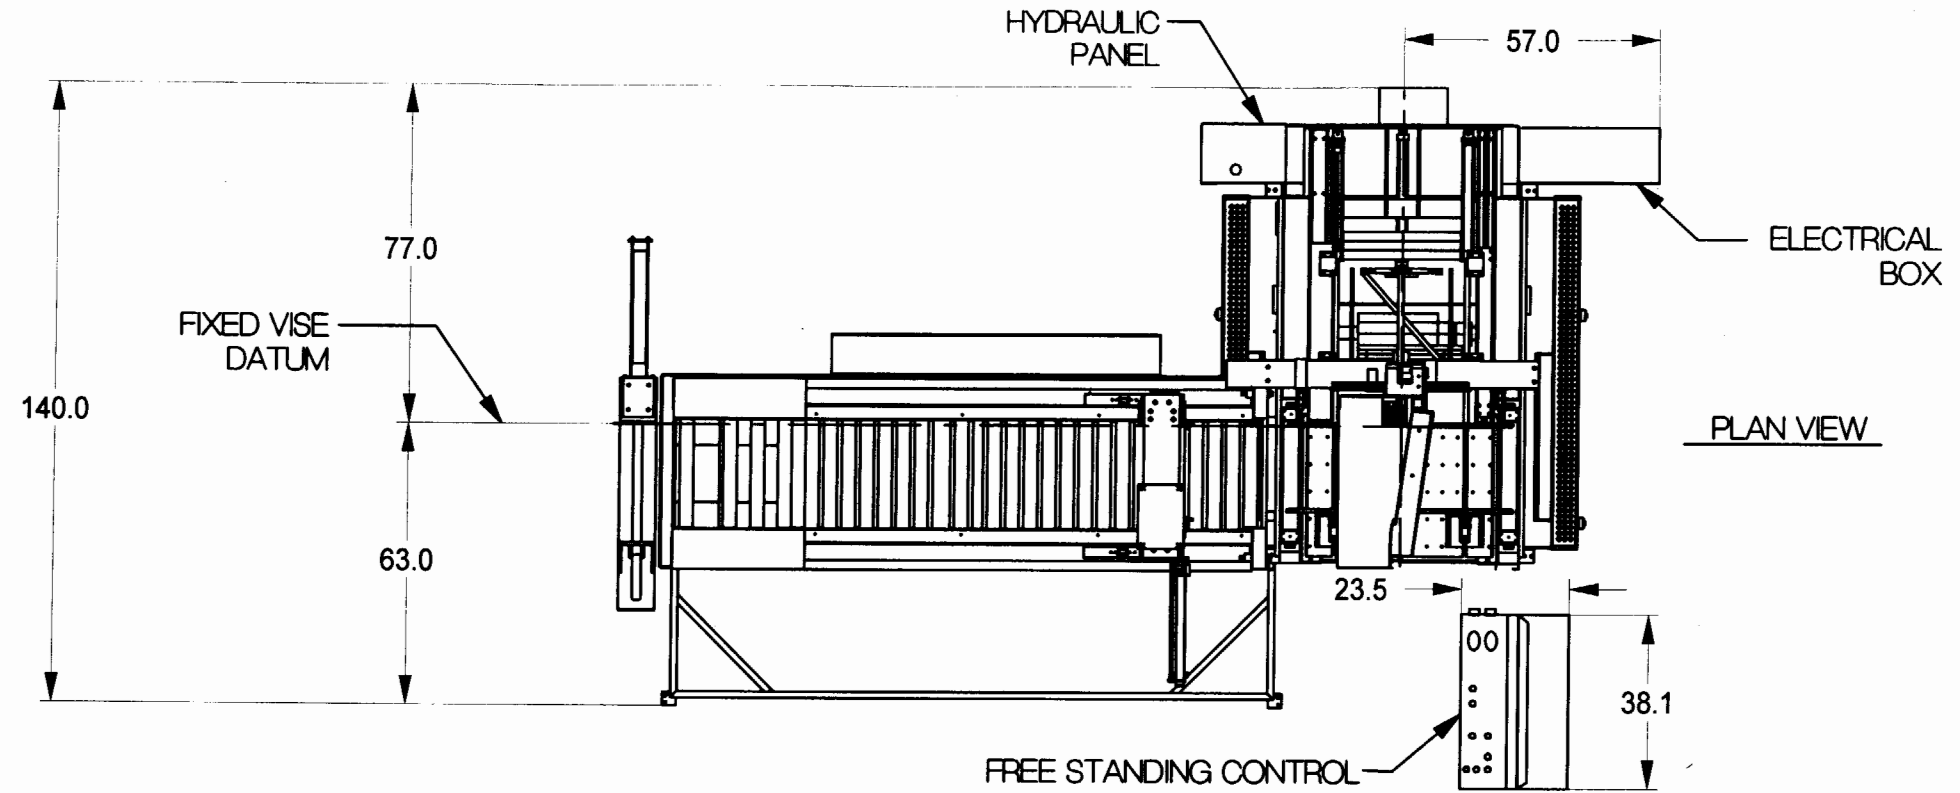

NOTE: HEM INC. WHOSE POLICY IS ONE OF CONTINUOUS IMPROVEMENTS,  
RESERVES THE RIGHT TO CHANGE SPECIFICATIONS, PRICE OR DESIGN  
AT ANY TIME WITHOUT NOTICE AND WITHOUT INCURRING OBLIGATIONS  
ALL DIMENSIONS +/- 1.00"

ALL DIMENSIONS ARE  
FOR REFERENCE ONLY.  
VERIFY ALL DIMENSIONS  
TO AS BUILT SPECIFICATIONS.

<b>HEM</b> , INC. MID-AMERICA INDUSTRIAL DISTRICT P.O. BOX 1148 PRYOR, OK 74361	
H0014095	PLANVIEW
VT130-60° SS W/FR20 72" L TOR	
B-006516-496 A	