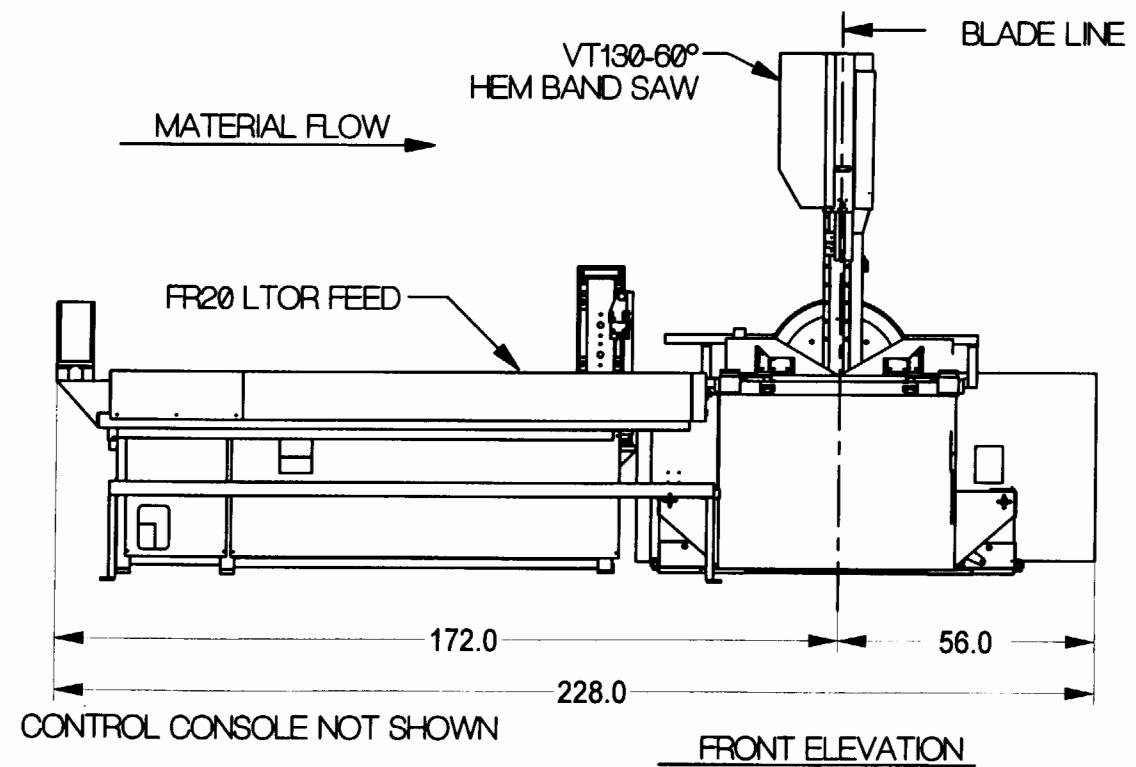

NOTE: HEM INC. WHOSE POLICY IS ONE OF CONTINUOUS IMPROVEMENTS,  
RESERVES THE RIGHT TO CHANGE SPECIFICATIONS, PRICE OR DESIGN  
AT ANY TIME WITHOUT NOTICE AND WITHOUT INCURRING OBLIGATIONS  
ALL DIMENSIONS +/- 1.00"

ALL DIMENSIONS ARE  
FOR REFERENCE ONLY.  
VERIFY ALL DIMENSIONS  
TO AS BUILT SPECIFICATIONS.

<b>HEM</b> , INC. MID-AMERICA INDUSTRIAL DISTRICT P.O. BOX 1148 PRYOR, OK 74361	
H0014095	PLANVIEW
VT130-60° SS W/FR20 72" L TOR	
B-006516-496 A	