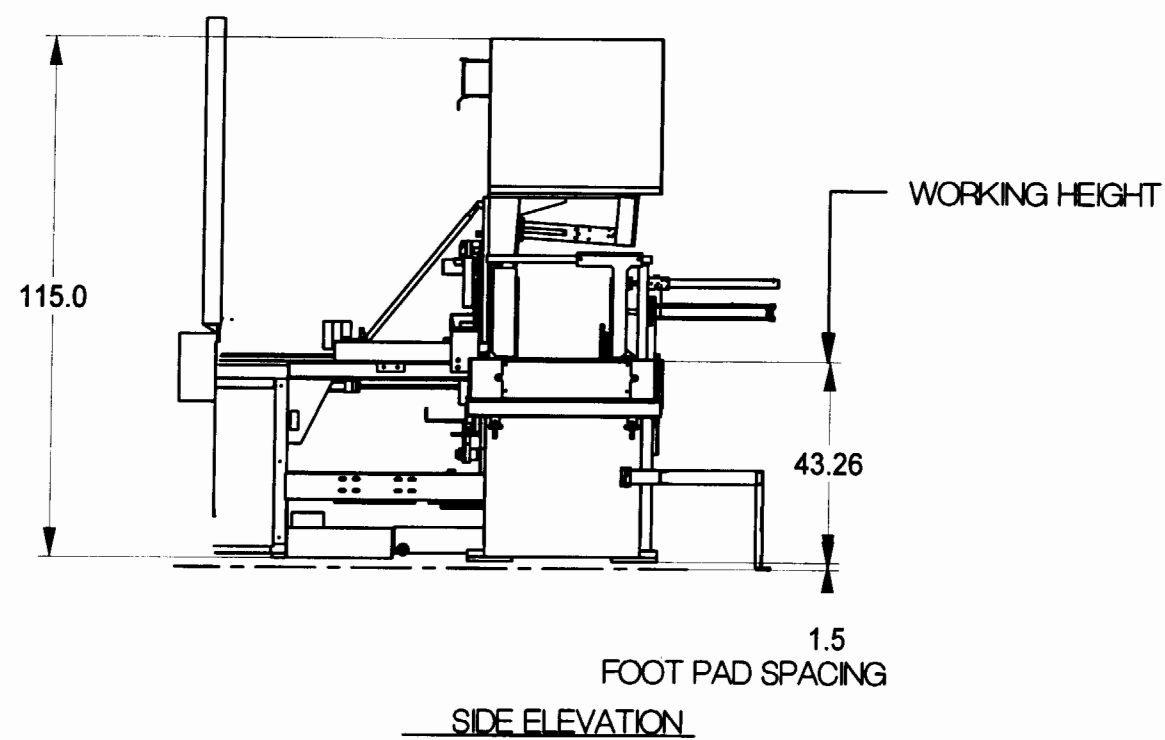

NOTE: HEM INC. WHOSE POLICY IS ONE OF CONTINUOUS IMPROVEMENTS,  
RESERVES THE RIGHT TO CHANGE SPECIFICATIONS, PRICE OR DESIGN  
AT ANY TIME WITHOUT NOTICE AND WITHOUT INCURRING OBLIGATIONS  
ALL DIMENSIONS +/- 1.00"

ALL DIMENSIONS ARE  
FOR REFERENCE ONLY.  
VERIFY ALL DIMENSIONS  
TO AS BUILT SPECIFICATIONS.

<b>HEM</b> , INC. MID-AMERICA INDUSTRIAL DISTRICT P.O. BOX 1148 PRYOR, OK 74361	
H0014095	PLANVIEW
VT130-60° SS W/FR20 72" L TOR	
B-006516-496 A	