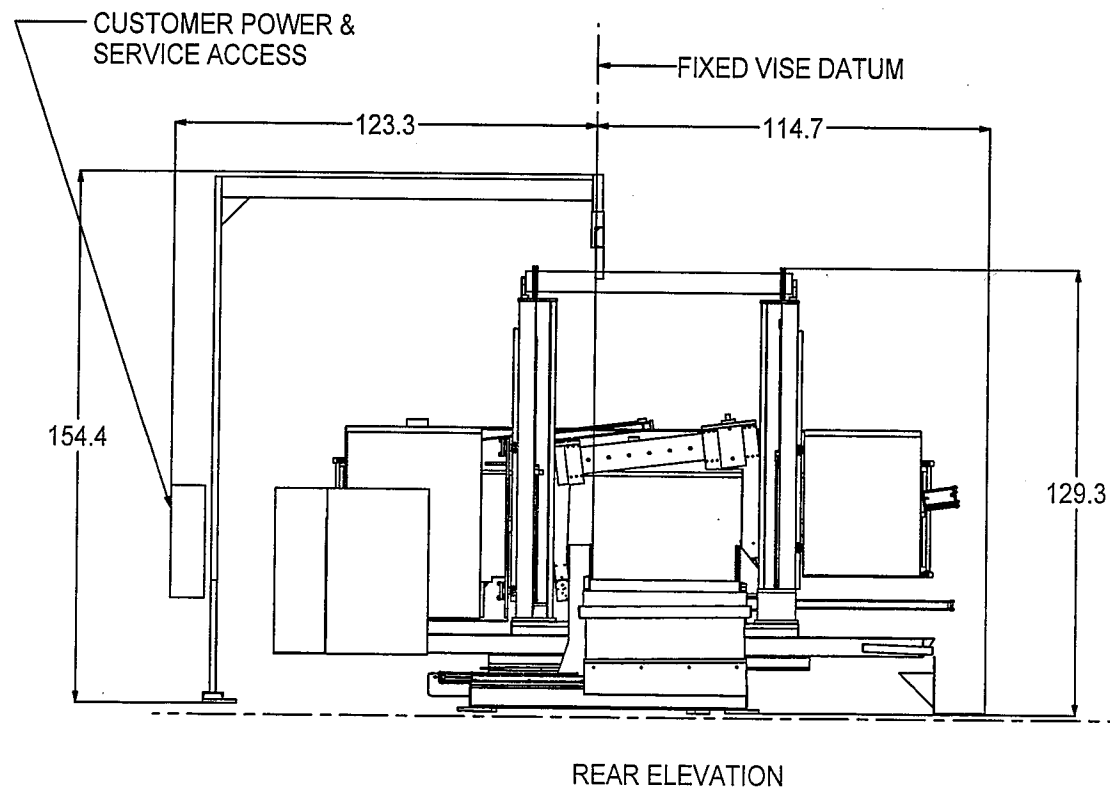

ALL DIMENSIONS FOR REFERENCE ONLY.
VERIFY ALL DIMENSIONS TO 'AS BUILT' SPECIFICATIONS.

HEM, INC.	
MID-AMERICA INDUSTRIAL DISTRICT	
P.O. BOX 1148 PRYOR, OK 74361	
H0014114	SHEET 1 OF 1
WF190-RB W/TABLES	
B-006516-501	A