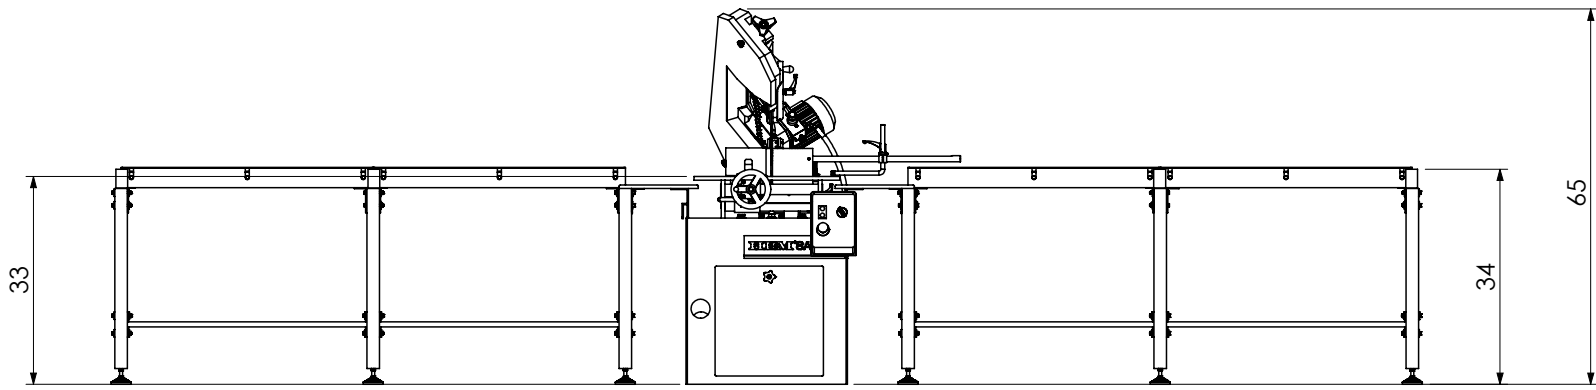

FOOTPRINT CARIF 260 HEMSAW

SCALE 1:20

UNIT OF MEASURE: INCH

CARIF 260 HEMSAW + ROLLER UNITS	
	SCALE 1:30
	UNIT OF MEASURE: INCH