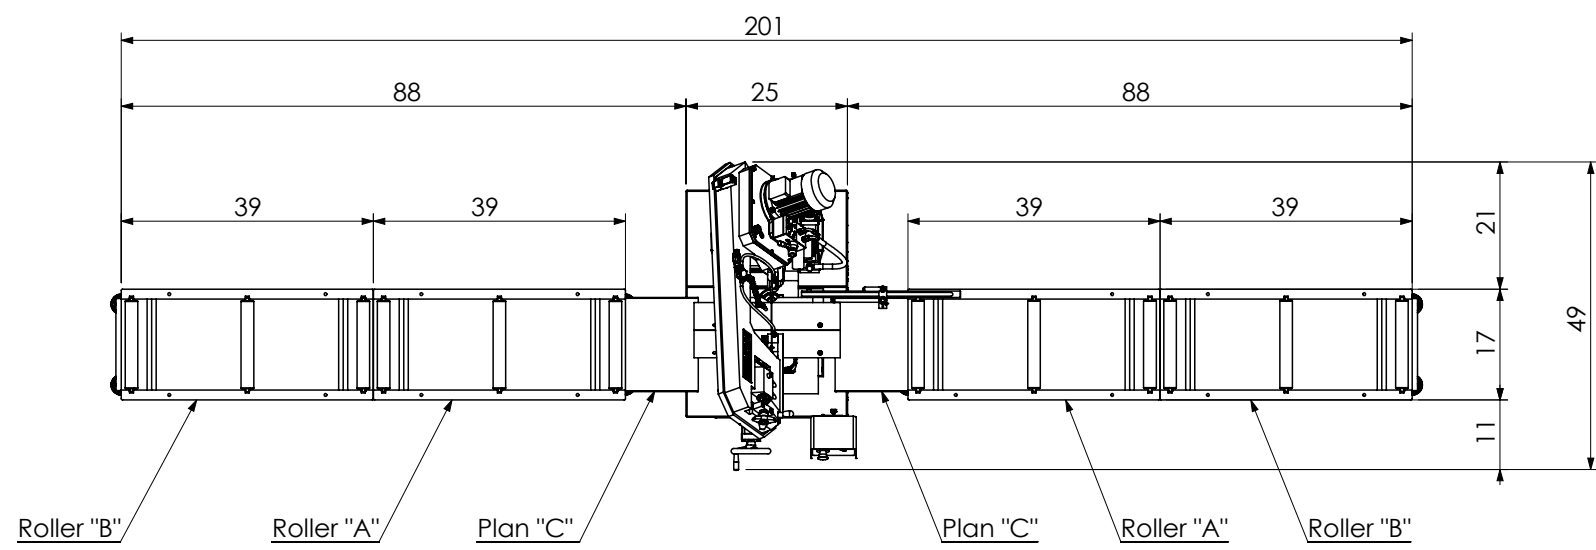

FOOTPRINT CARIF 260 HEMSAW

SCALE 1:20

UNIT OF MEASURE: INCH

CARIF 260 HEMSAW + ROLLER UNITS	
	SCALE 1:30
	UNIT OF MEASURE: INCH