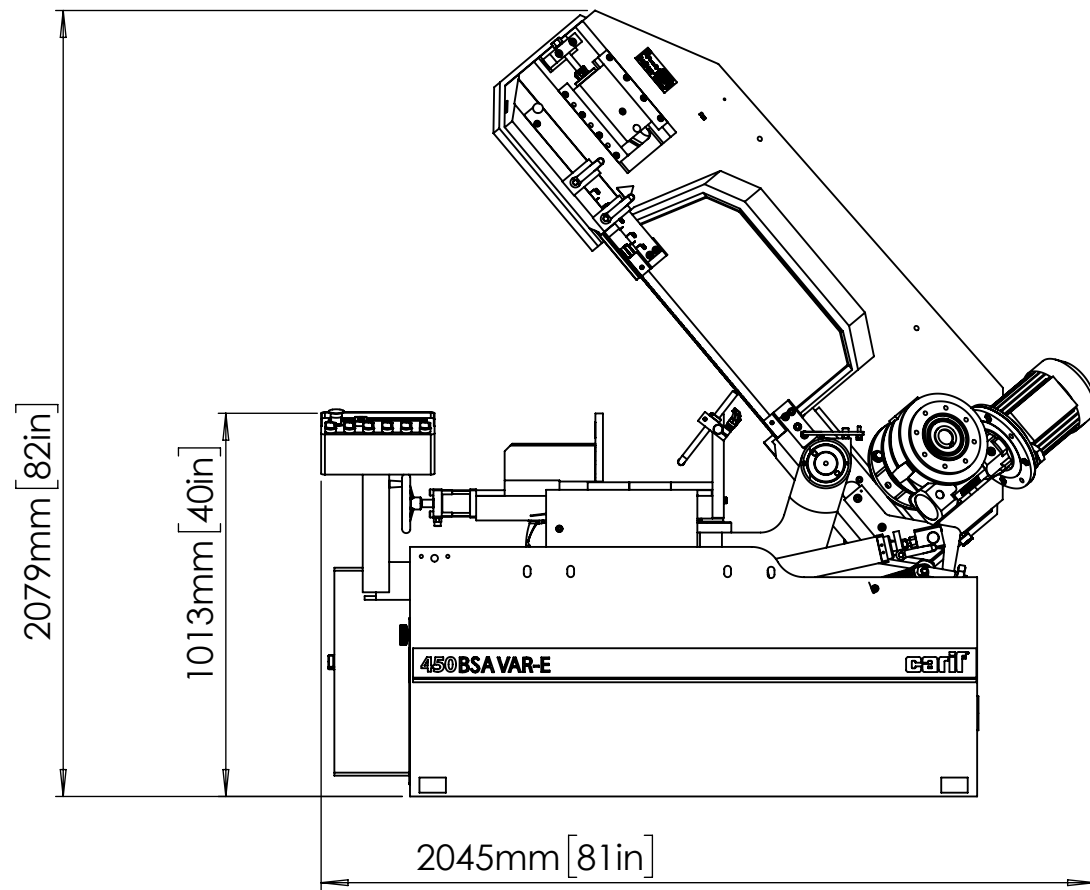

FOOTPRINT CARIF 450 BSA VAR/E

UNIT mm / inch

SCALE 1:20

FOOTPRINT CARIF 450 BSA VAR/E		
	UNIT mm / inch	
	SCALE 1:20	