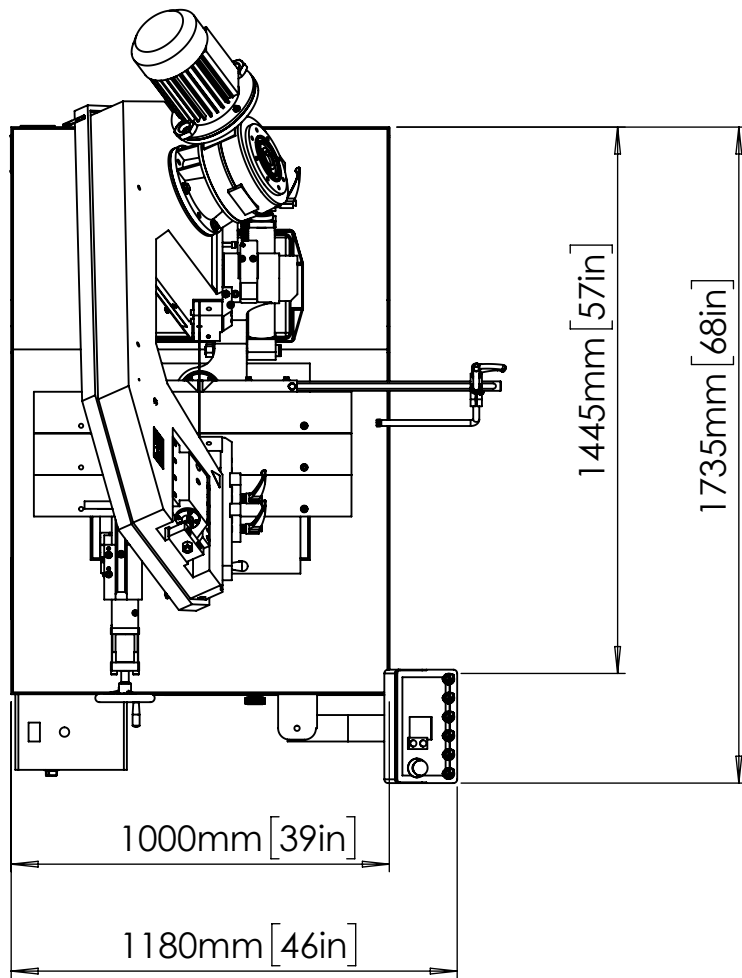

FOOTPRINT CARIF 450 BSA VAR/E

UNIT mm / inch

SCALE 1:20

FOOTPRINT CARIF 450 BSA VAR/E		
	UNIT mm / inch	
	SCALE 1:20	