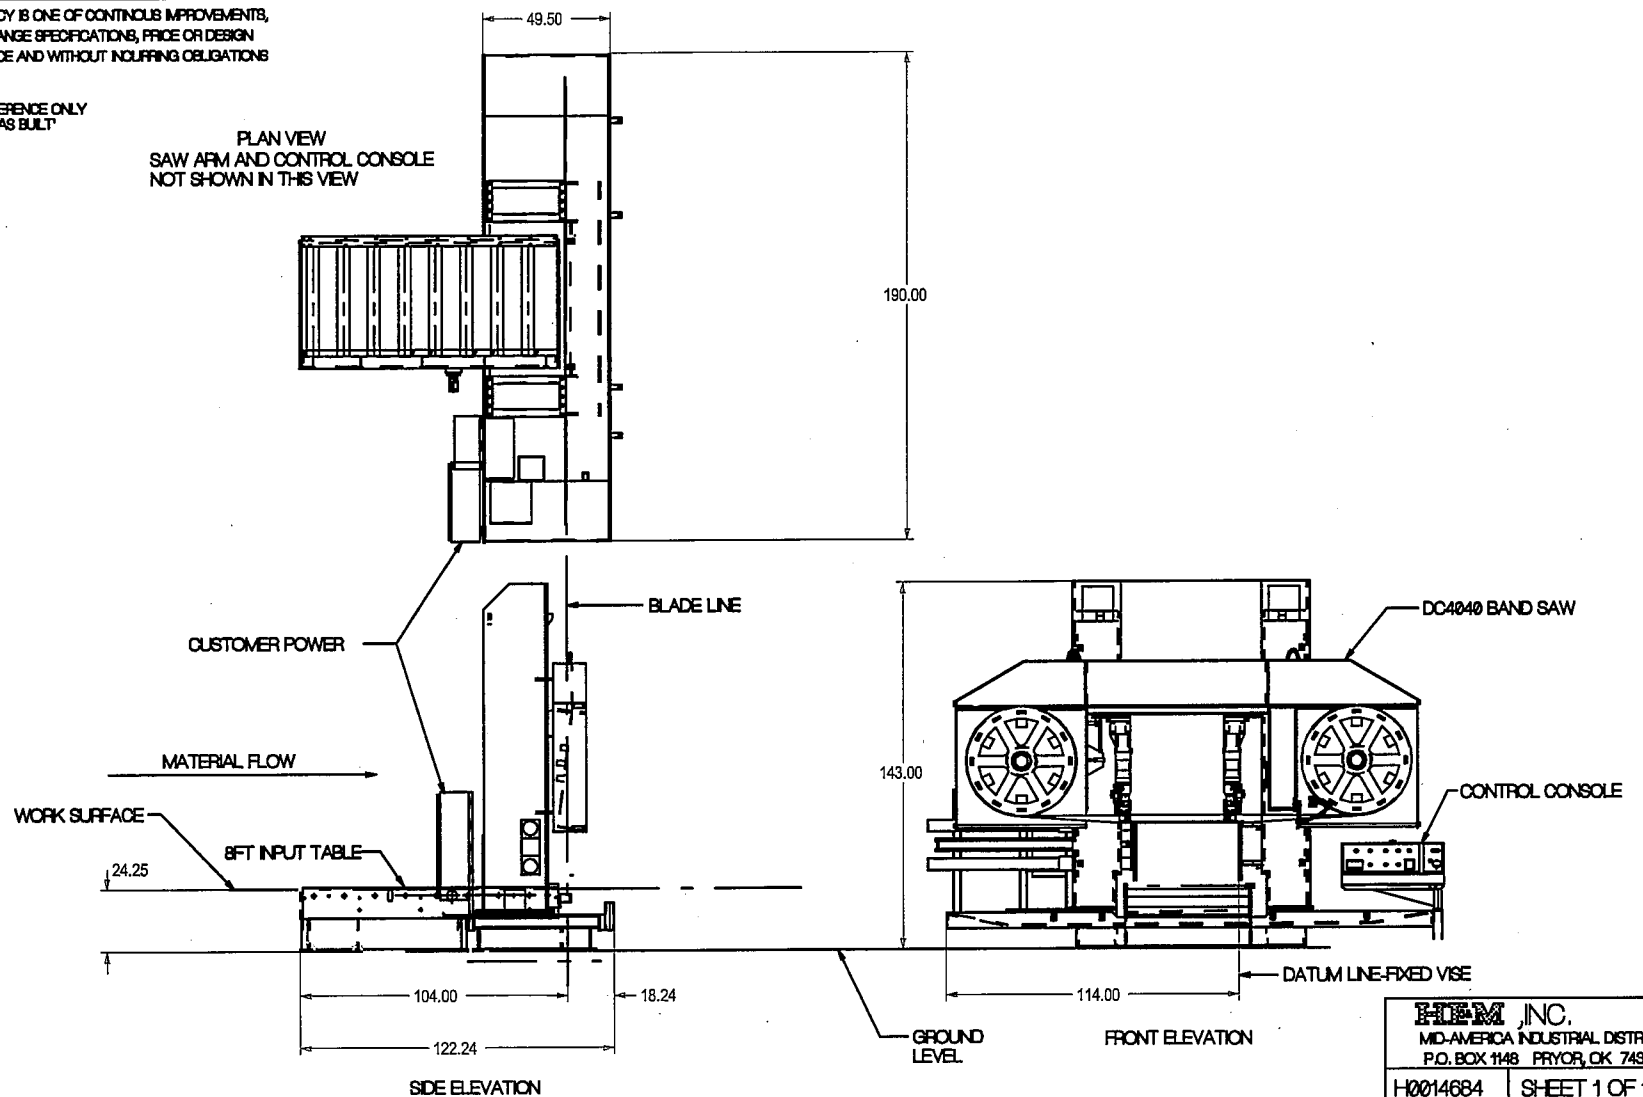

NOTE: HEM INC. WHOSE POLICY IS ONE OF CONTINUOUS IMPROVEMENTS,  
RESERVES THE RIGHT TO CHANGE SPECIFICATIONS, PRICE OR DESIGN  
AT ANY TIME WITHOUT NOTICE AND WITHOUT INCURRING OBLIGATIONS  
ALL DIMENSIONS +/- 1/8"

ALL DIMENSION ARE FOR REFERENCE ONLY  
VERIFY ALL DIMENSIONS TO 'AS BUILT'

PLAN VIEW  
SAW ARM AND CONTROL CONSOLE  
NOT SHOWN IN THIS VIEW

2005 COPYRIGHT HEM Inc. All rights reserved. No part of this document may be copied without written permission.