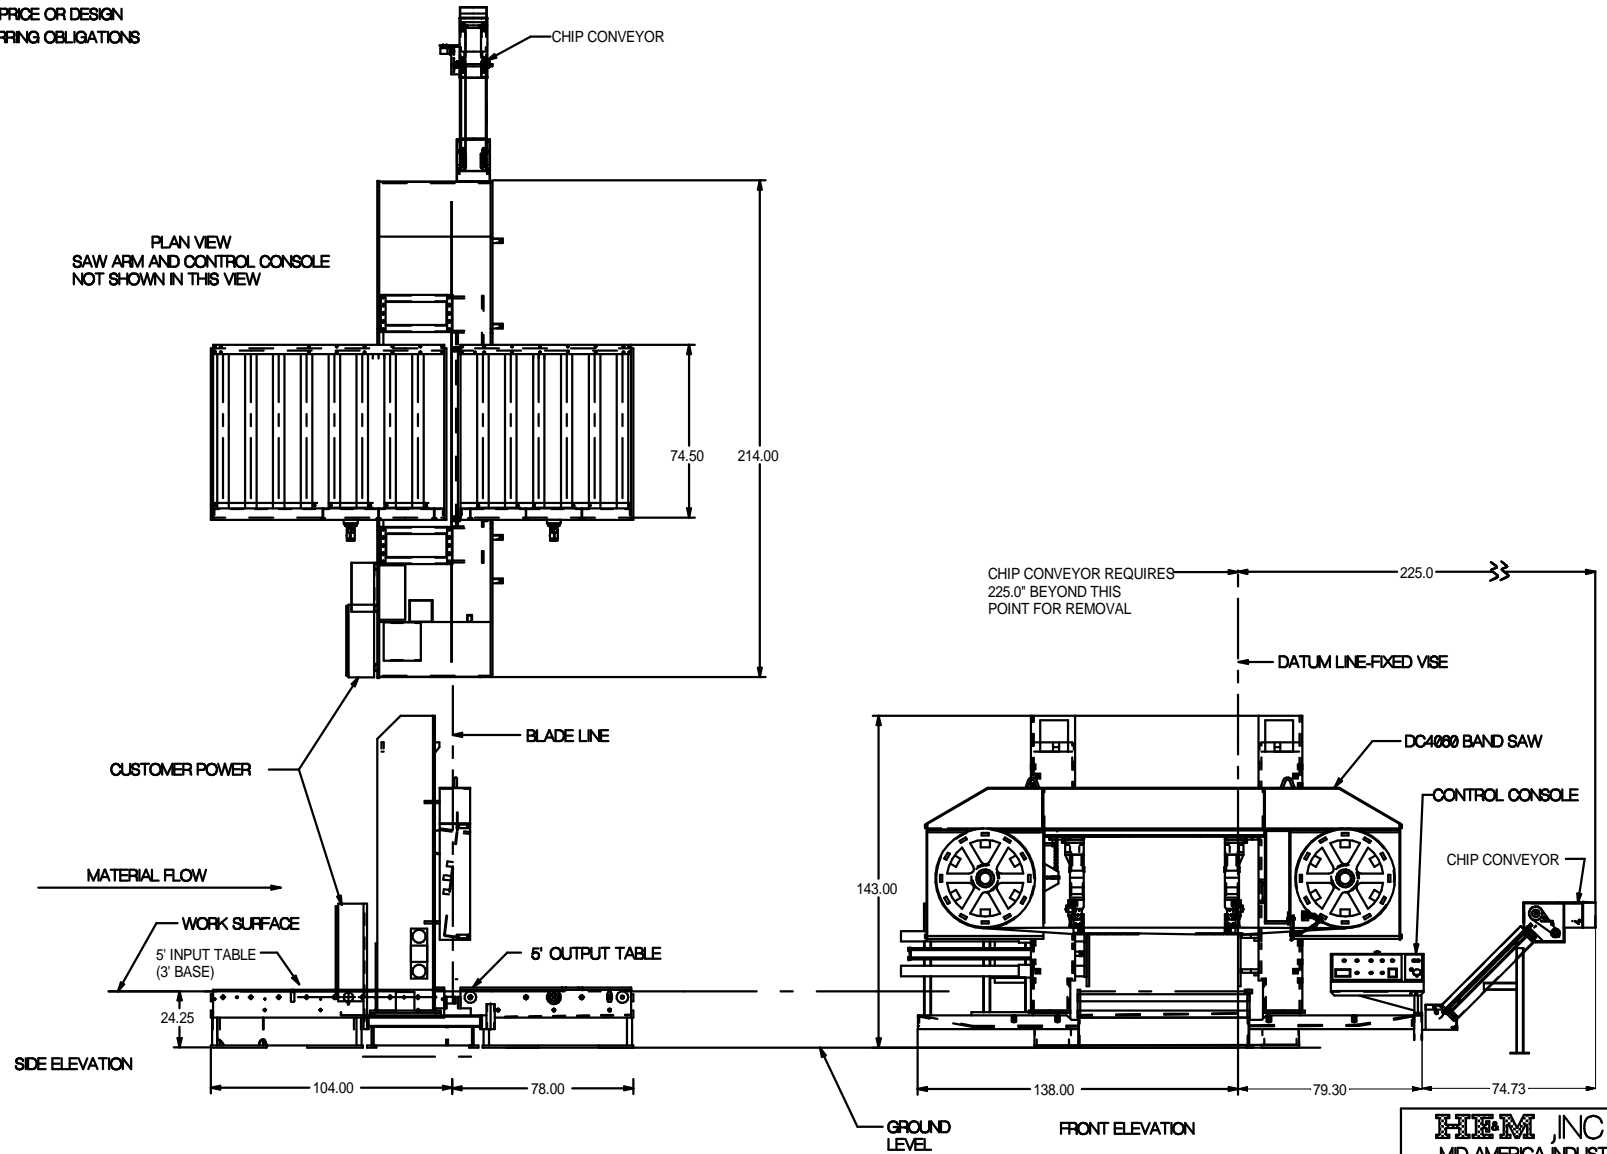

NOTE: HEM INC. WHOSE POLICY IS ONE OF CONTINUOUS IMPROVEMENTS,
RESERVES THE RIGHT TO CHANGE SPECIFICATIONS, PRICE OR DESIGN
AT ANY TIME WITHOUT NOTICE AND WITHOUT INCURRING OBLIGATIONS
ALL DIMENSIONS +/- .100"

ALL DIMENSION ARE FOR REFERENCE ONLY
VERIFY ALL DIMENSIONS TO 'AS BUILT'

HEM ,INC.
MID-AMERICA INDUSTRIAL DISTRICT
P.O. BOX 1148 PRYOR, OK 74961

H00115237 SHEET 1 OF 1

DC-4060 W/TABLES

B-006516-617 A