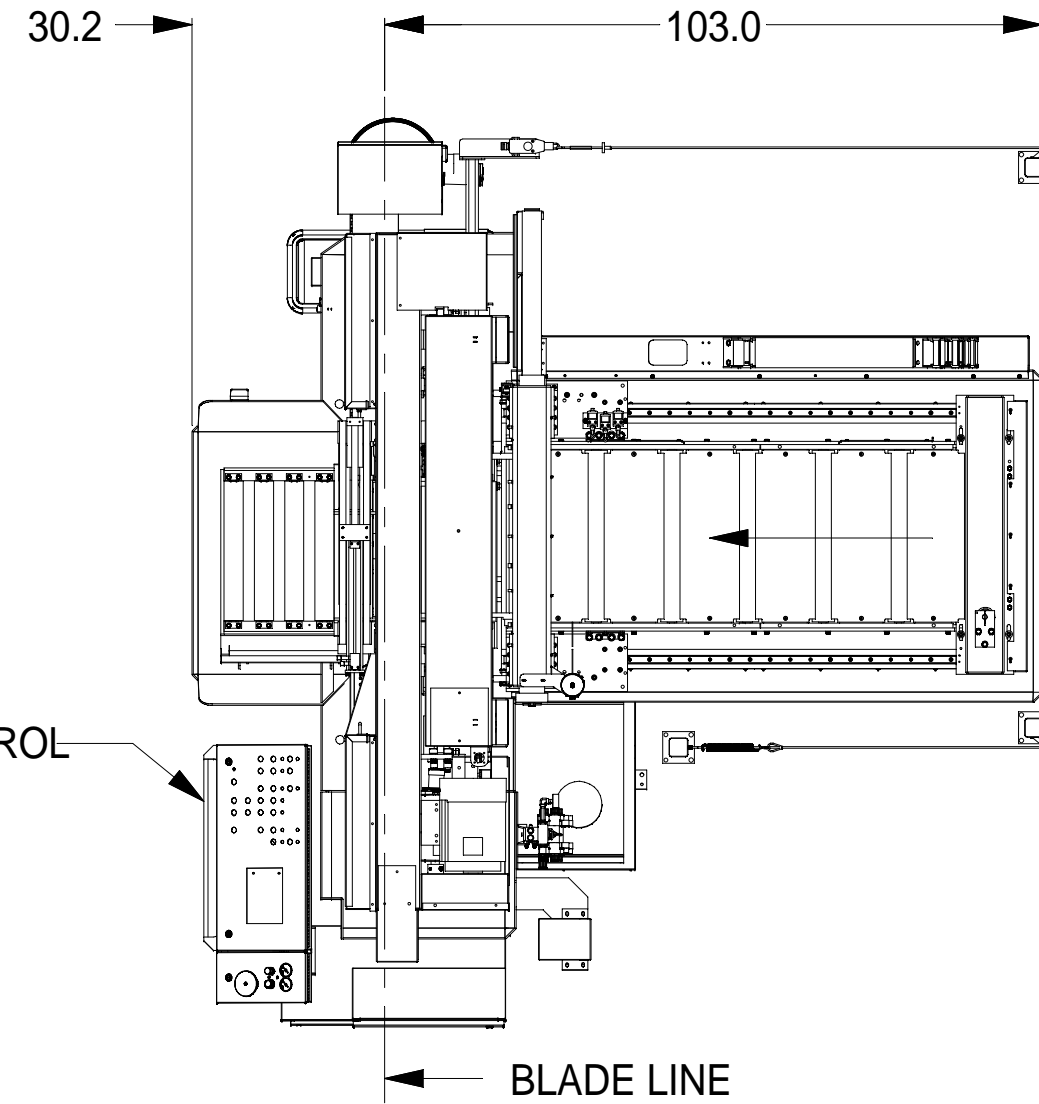

NOTE: HEM INC. WHOSE POLICY IS ONE OF CONTINUOUS IMPROVEMENTS,
 RESERVES THE RIGHT TO CHANGE SPECIFICATIONS, PRICE OR DESIGN
 AT ANY TIME WITHOUT NOTICE AND WITHOUT INCURRING OBLIGATIONS
 ALL DIMENSIONS +/- 1.00"

HEM , INC. MID-AMERICA INDUSTRIAL DISTRICT P.O. BOX 1148 PRYOR, OK 74361
LAYOUT
H130HA-DC-CTS - 48" FEED
B-006516-716 A