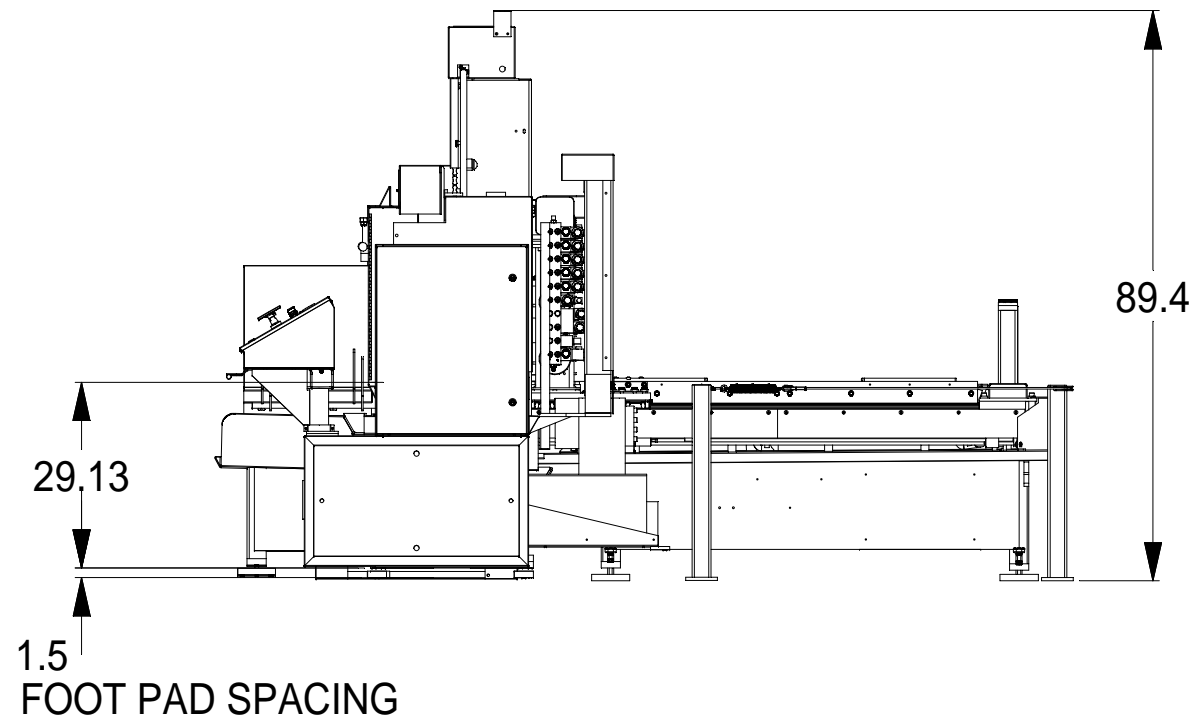

NOTE: HEM INC. WHOSE POLICY IS ONE OF CONTINUOUS IMPROVEMENTS,
 RESERVES THE RIGHT TO CHANGE SPECIFICATIONS, PRICE OR DESIGN
 AT ANY TIME WITHOUT NOTICE AND WITHOUT INCURRING OBLIGATIONS
 ALL DIMENSIONS +/- 1.00"

HEM , INC. MID-AMERICA INDUSTRIAL DISTRICT P.O. BOX 1148 PRYOR, OK 74361
LAYOUT
H130HA-DC-CTS - 48" FEED
B-006516-716 A