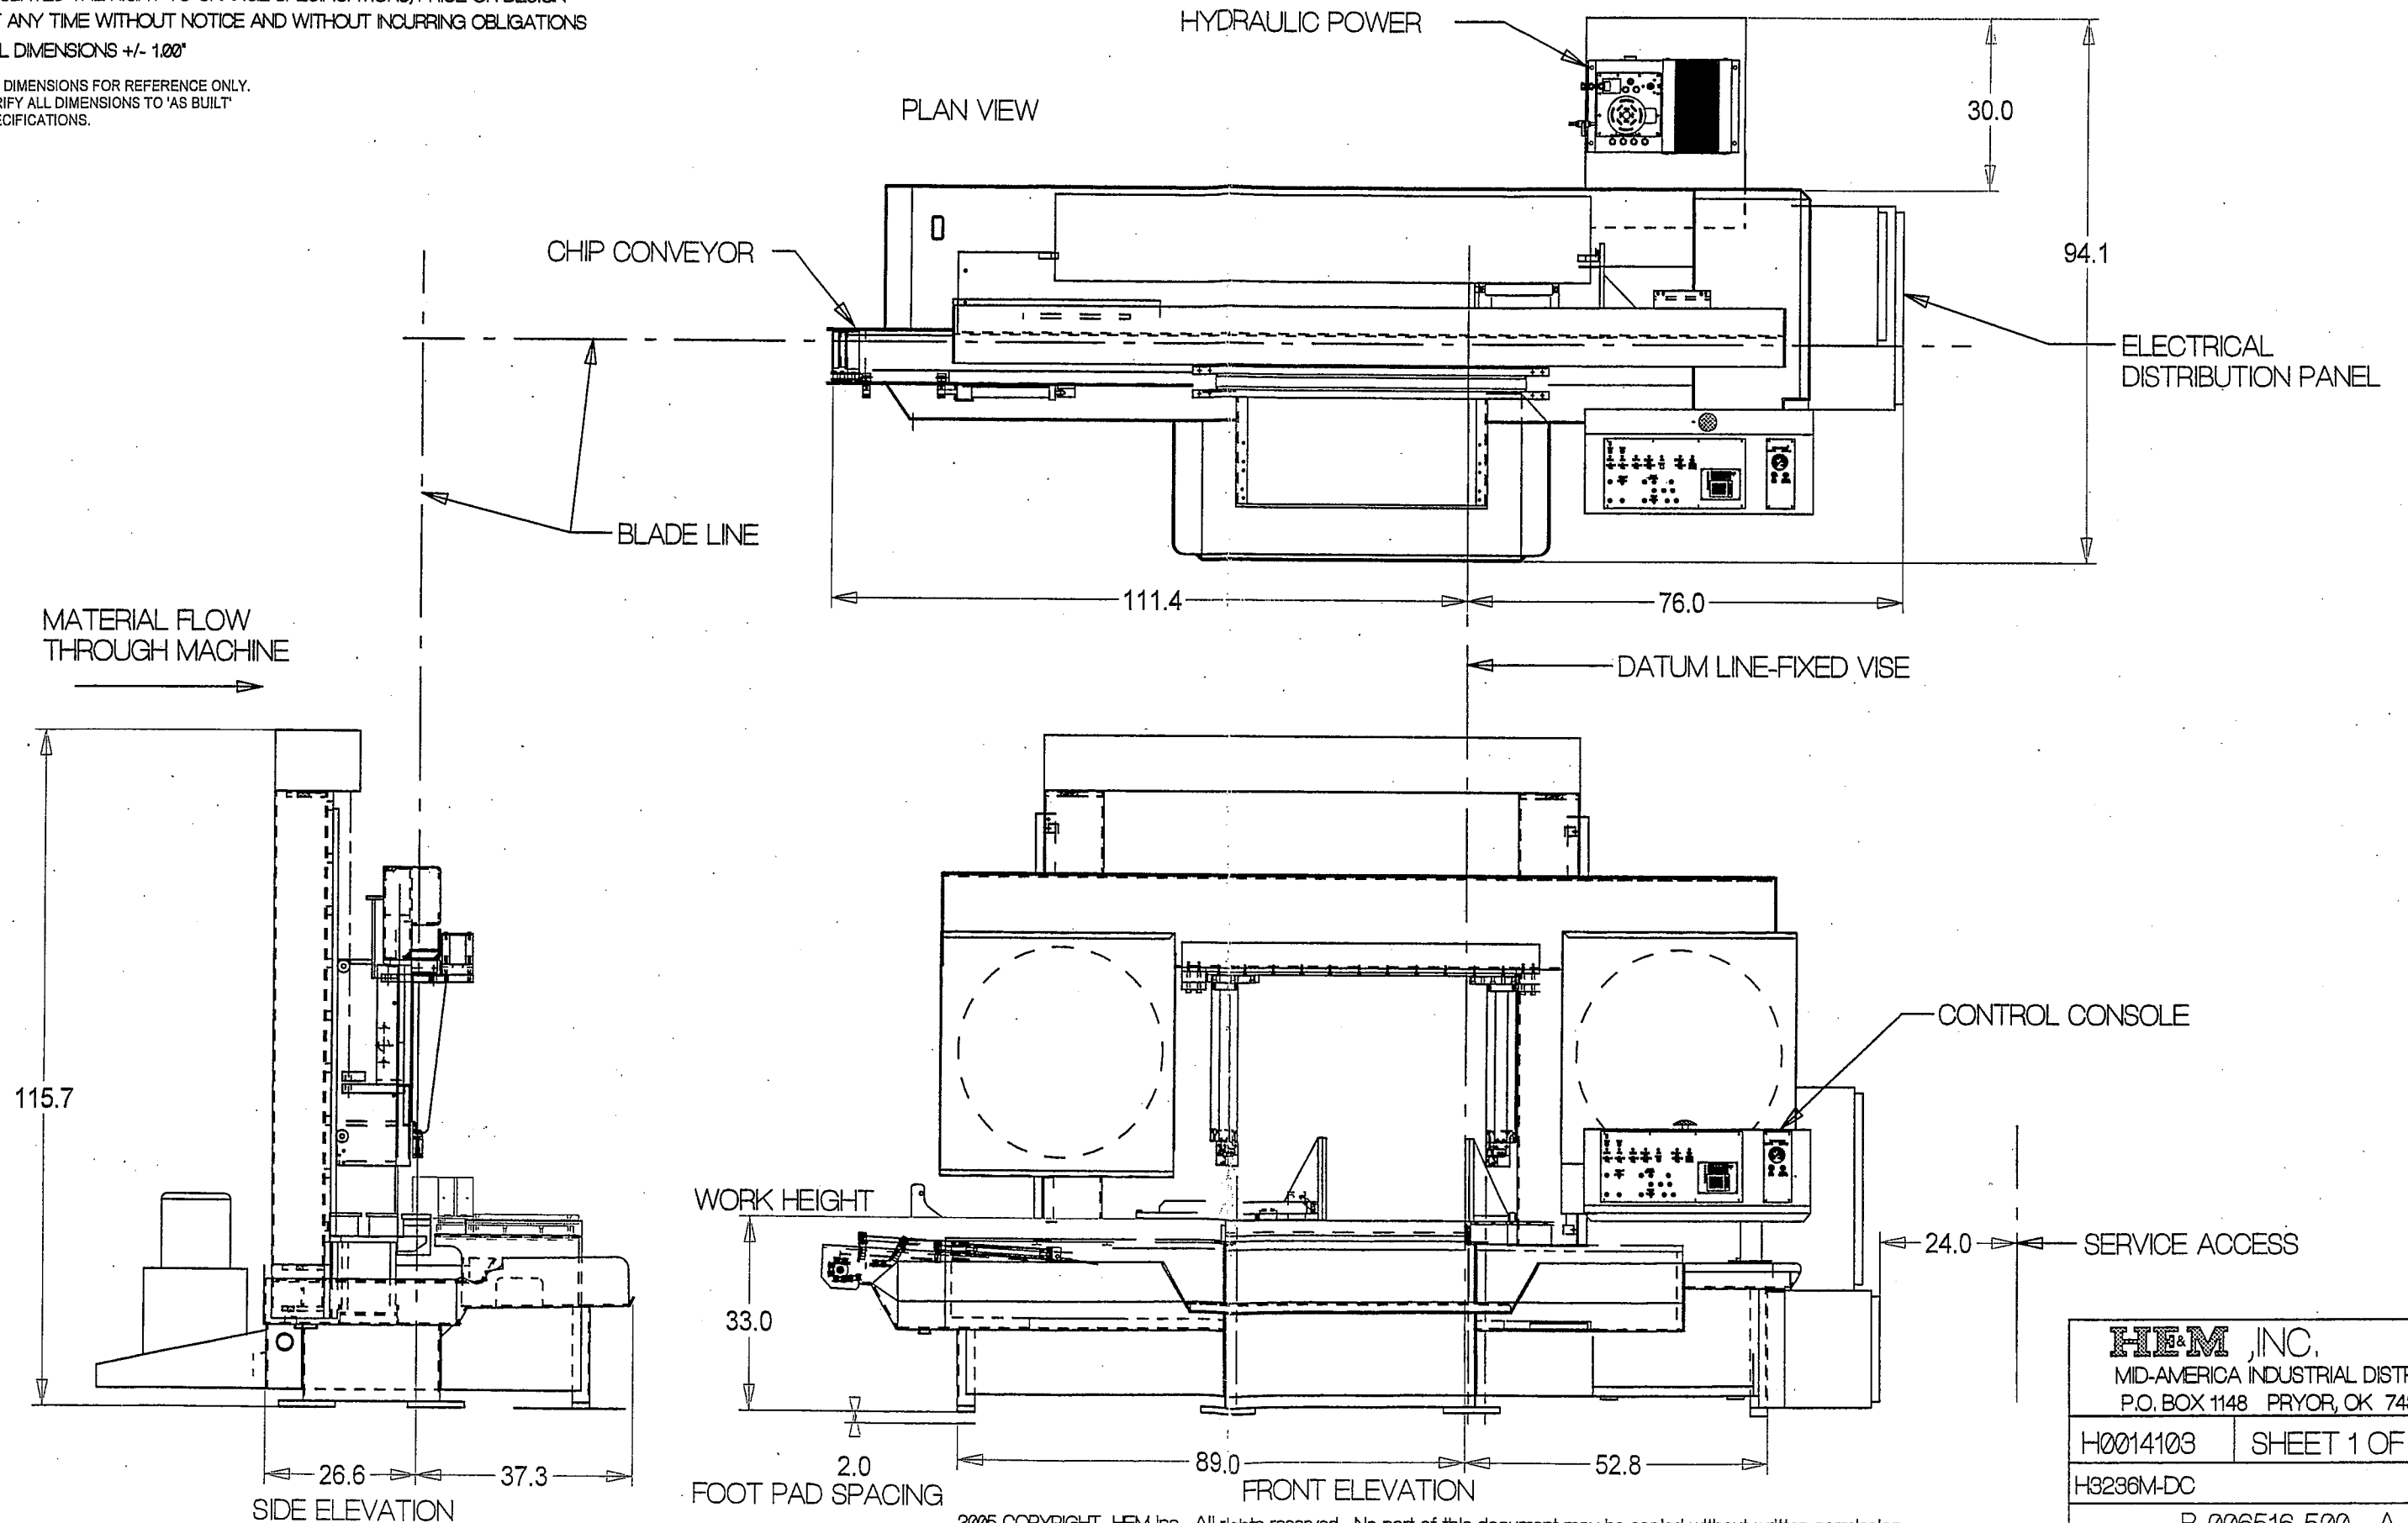

ALL DIMENSIONS FOR REFERENCE ONLY.
VERIFY ALL DIMENSIONS TO 'AS BUILT'
SPECIFICATIONS.

2005 COPYRIGHT HEM Inc. All rights reserved. No part of this document may be copied without written permission.

| | |
|---------------------------------------------------------------------------------------|--------------|
| HEM , INC. MID-AMERICA INDUSTRIAL DISTRICT P.O. BOX 1148 PRYOR, OK 74361 | |
| H0014103 | SHEET 1 OF 1 |
| H3236M-DC | |
| B-006516-500 A | |