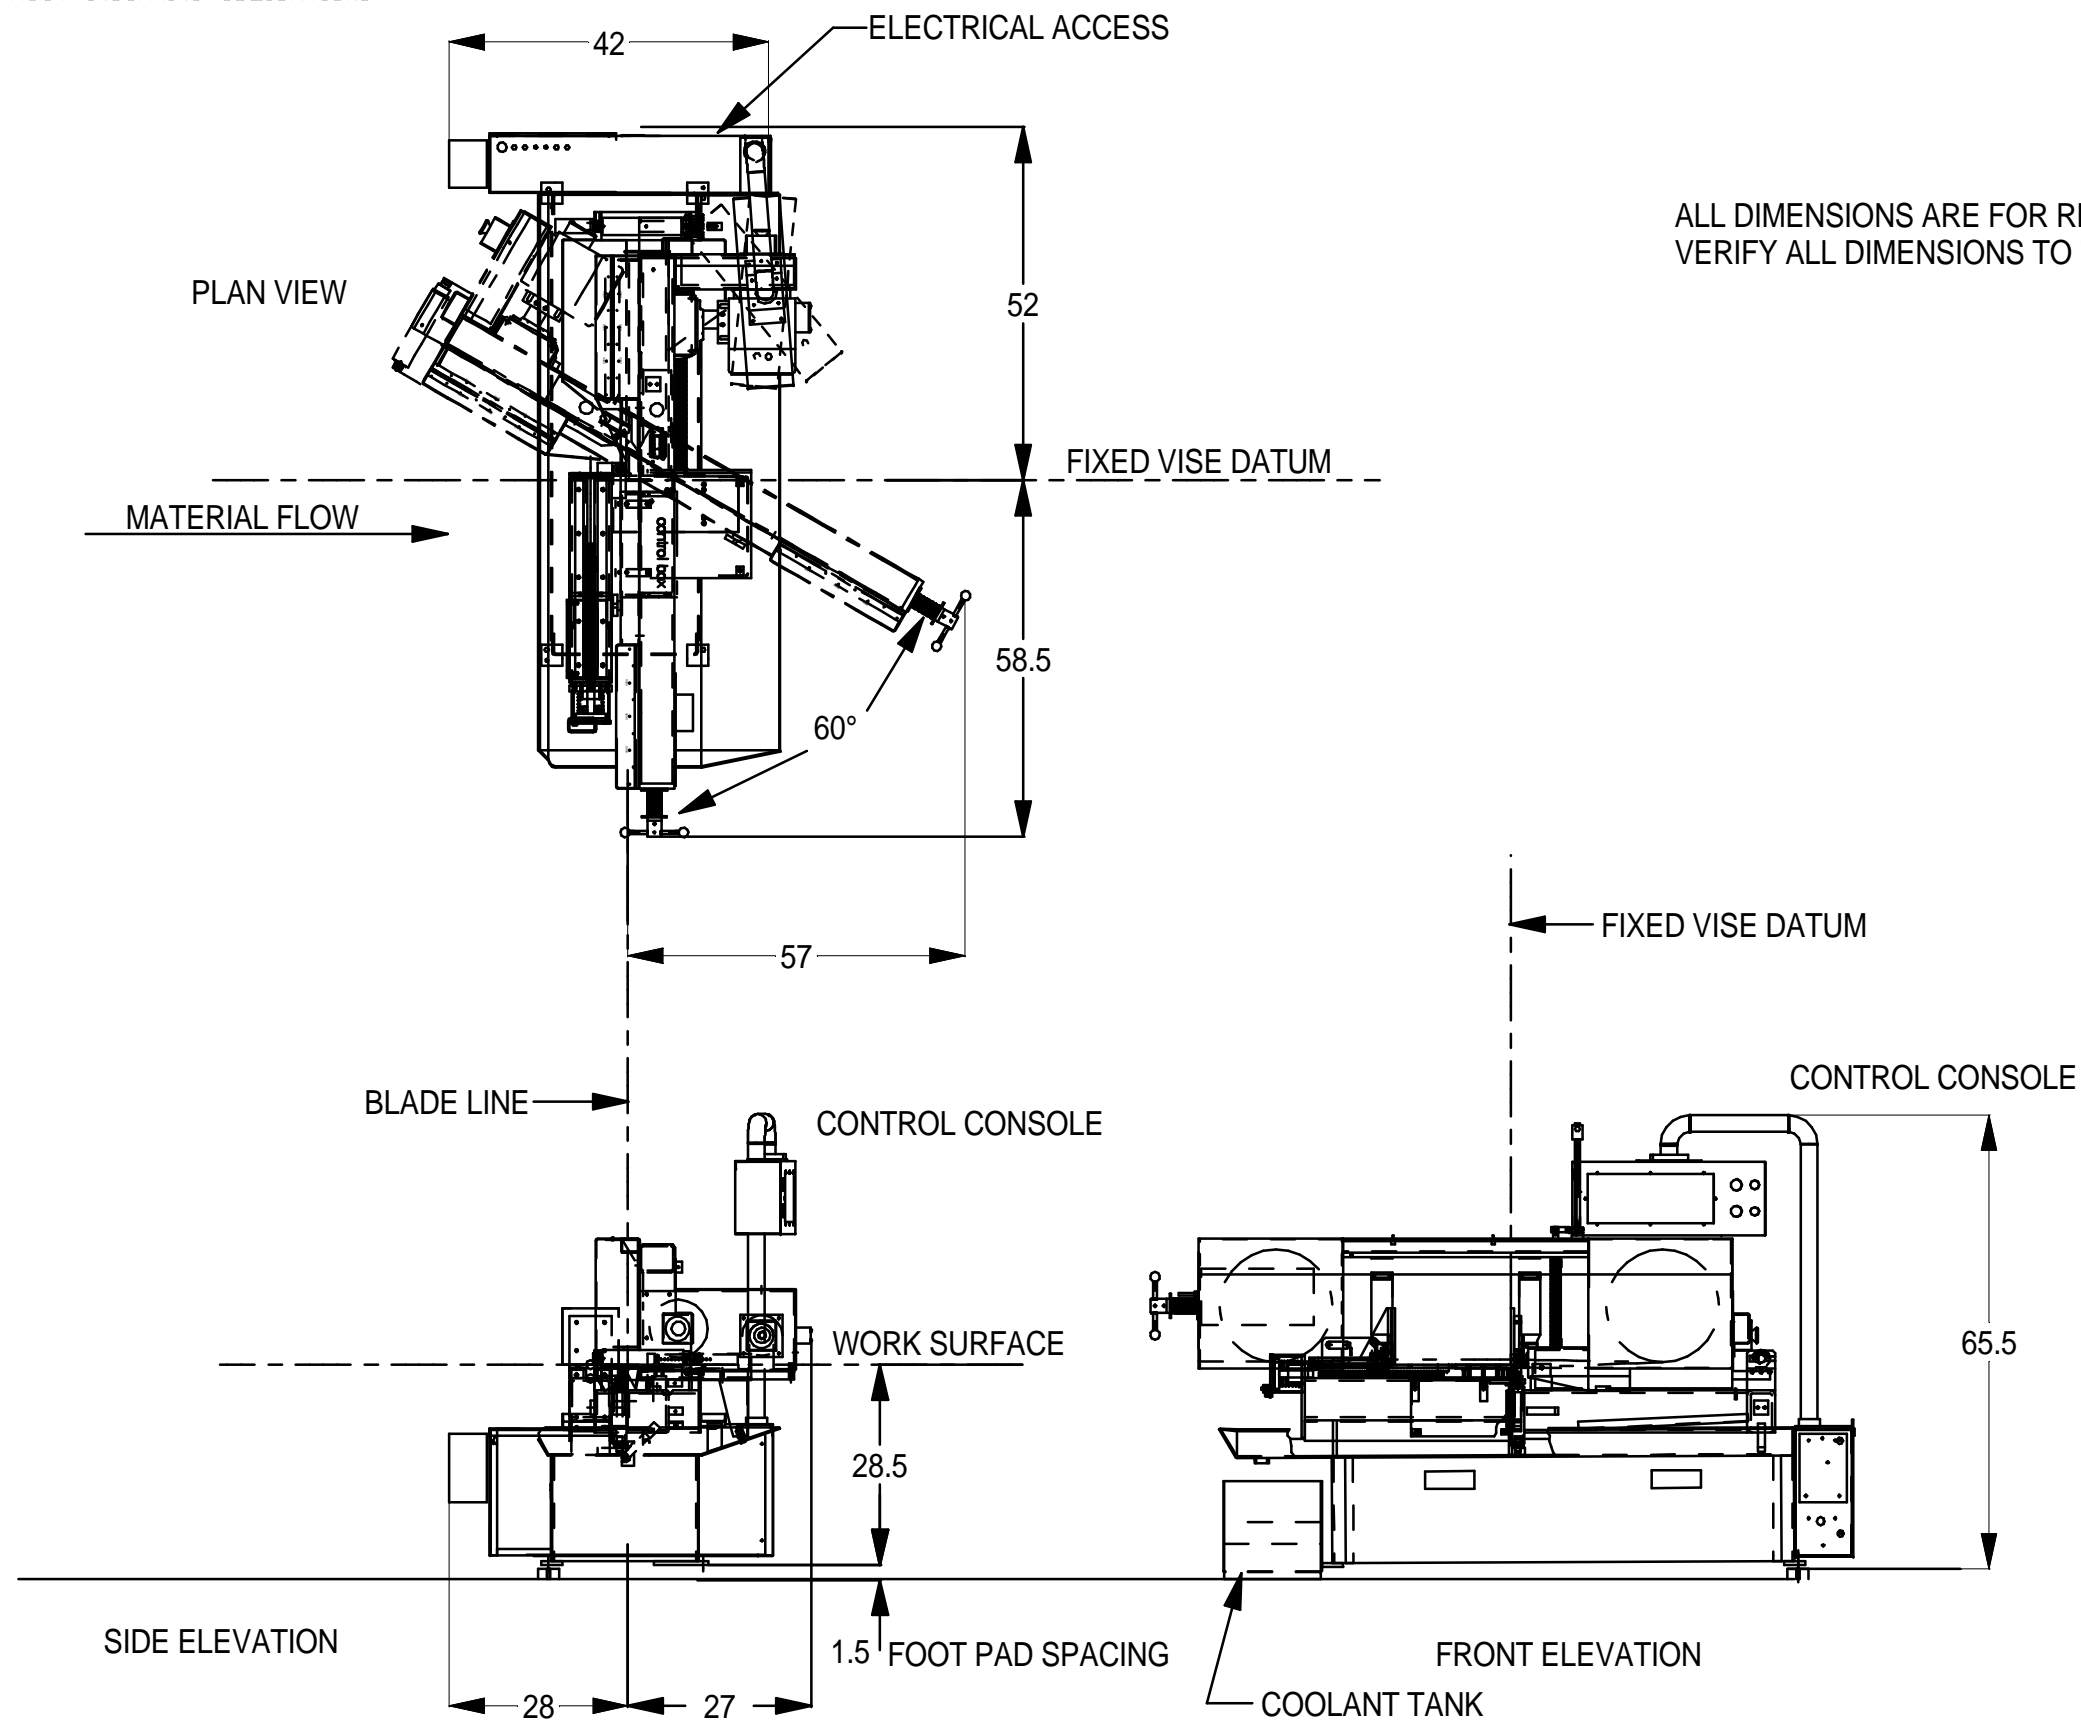

NOTE: HEM INC. WHOSE POLICY IS ONE OF CONTINUOUS IMPROVEMENTS,
RESERVES THE RIGHT TO CHANGE SPECIFICATIONS, PRICE OR DESIGN
AT ANY TIME WITHOUT NOTICE AND WITHOUT INCURRING OBLIGATIONS
ALL DIMENSIONS +/- 1.00"

ALL DIMENSIONS ARE FOR REFERENCE ONLY.
VERIFY ALL DIMENSIONS TO 'AS BUILT'.

HEM, INC.	
MID-AMERICA INDUSTRIAL DISTRICT	
P.O. BOX 1148 PRYOR, OK 74361	
H0014441	SHEET 1 OF 1
SIDEWINDER MANUAL	
B-006516-543	A