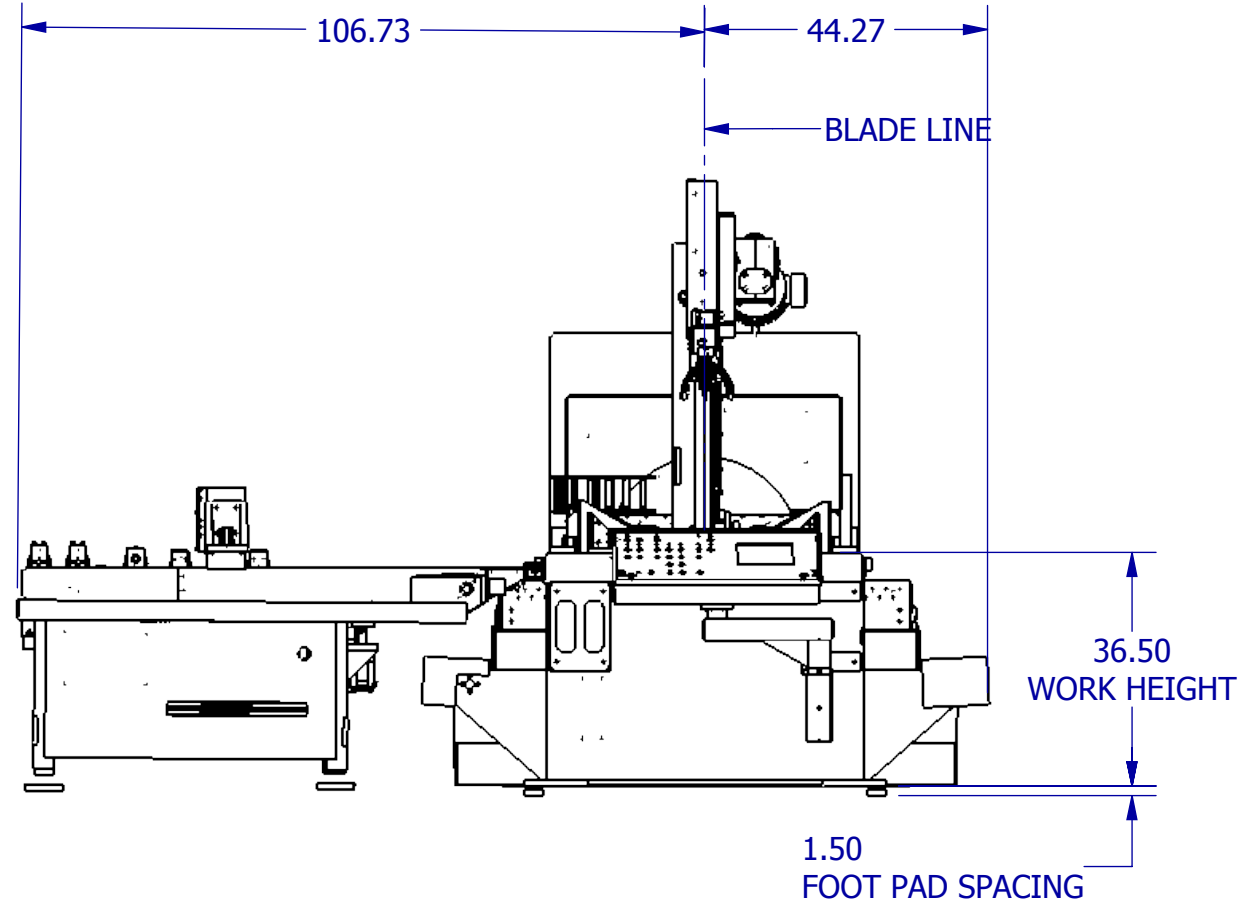

HEM INC. WHOSE POLICY IS ONE OF CONTINUOUS IMPROVEMENTS,
RESERVES THE RIGHT TO CHANGE SPECIFICATIONS, PRICE OR DESIGN
AT ANY TIME WITHOUT NOTICE AND WITHOUT INCURRING OBLIGATIONS.
ALL DIMENSIONS ARE ± 1.00 "

HE&M[®] SAW	
MID-AMERICA INDUSTRIAL DISTRICT P.O. BOX 1148 PRYOR, OK. 74361	
VT120HA-60°-CTS	
B-006516-664	A