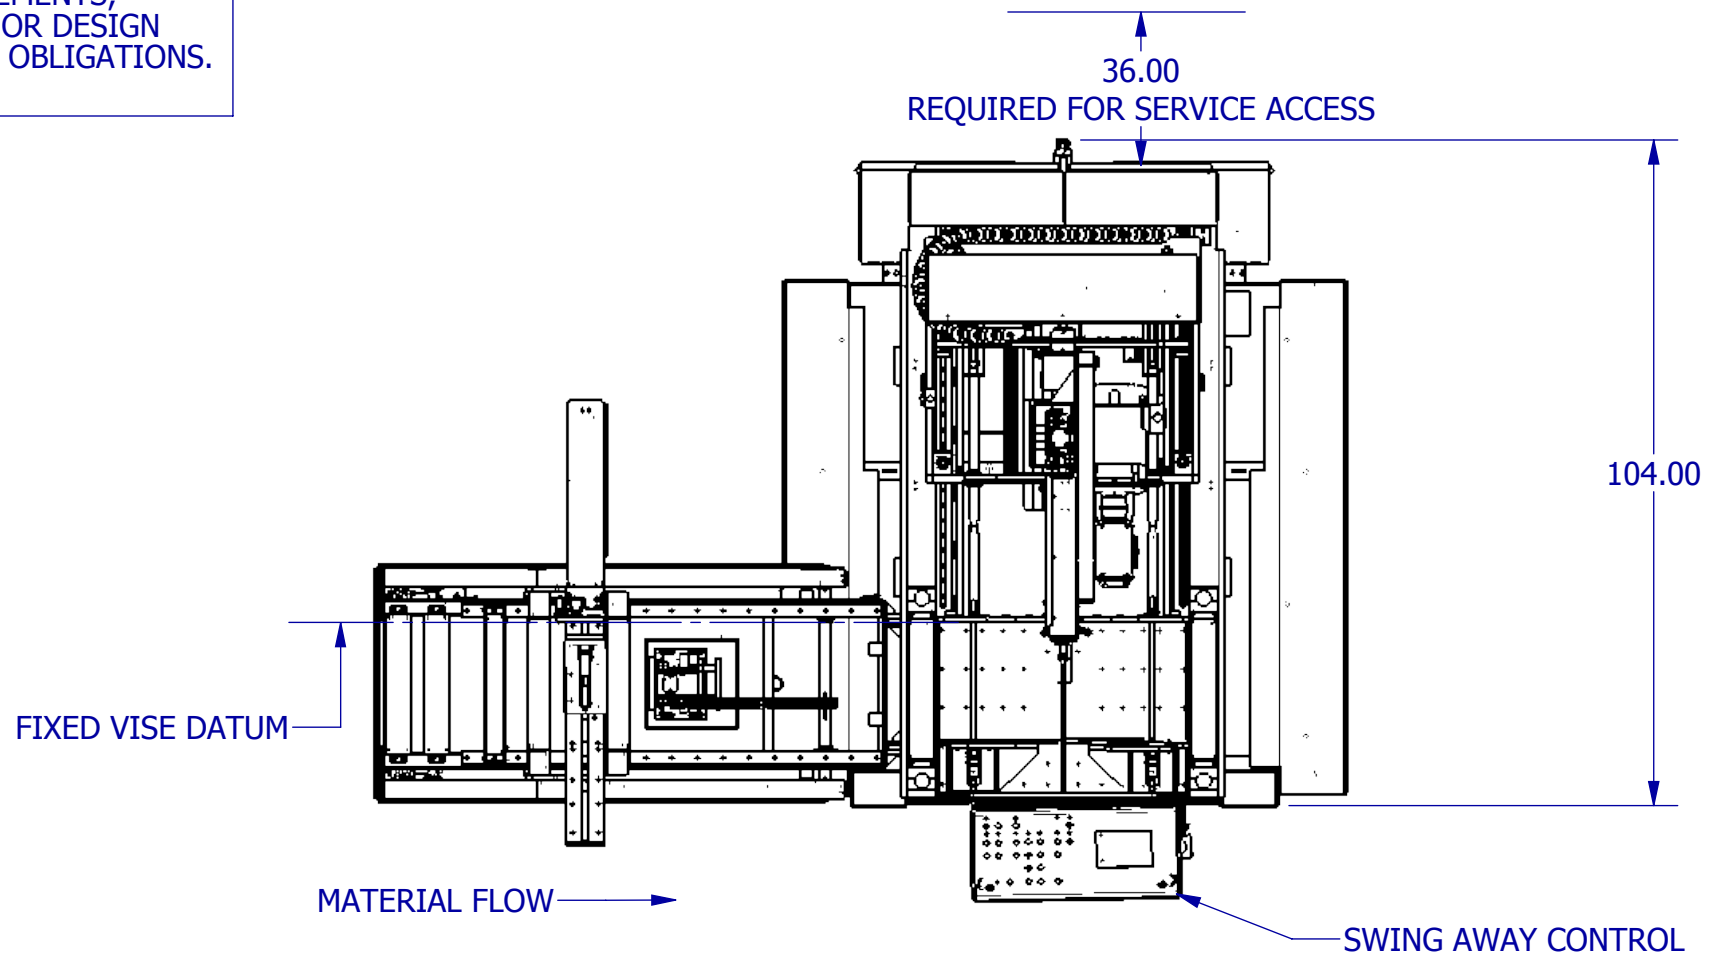

HE&M[®] SAW	
MID-AMERICA INDUSTRIAL DISTRICT P.O. BOX 1148 PRYOR, OK. 74361	
VT120HA-60°-CTS	
B-006516-664	A