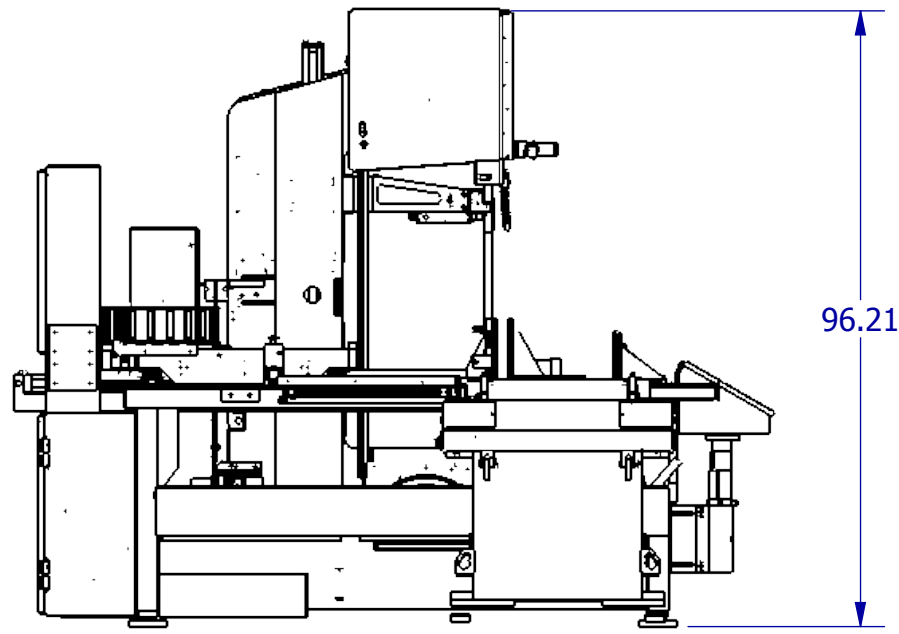

HEM INC. WHOSE POLICY IS ONE OF CONTINUOUS IMPROVEMENTS,
RESERVES THE RIGHT TO CHANGE SPECIFICATIONS, PRICE OR DESIGN
AT ANY TIME WITHOUT NOTICE AND WITHOUT INCURRING OBLIGATIONS.
ALL DIMENSIONS ARE ± 1.00 "

HE&M[®] SAW	
MID-AMERICA INDUSTRIAL DISTRICT P.O. BOX 1148 PRYOR, OK. 74361	
VT120HA-60°-CTS	
B-006516-664	A