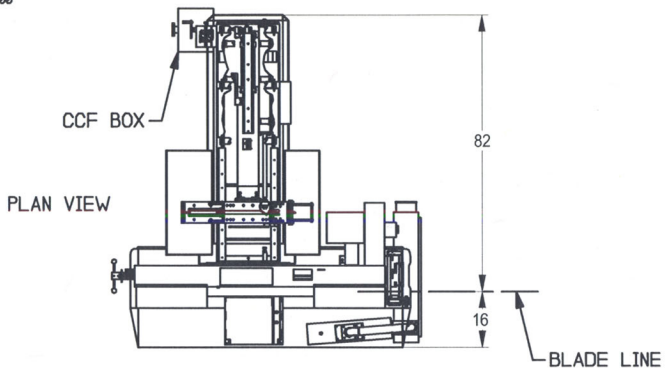

NOTE: HEM INC. WHOSE POLICY IS ONE OF CONTINUOUS IMPROVEMENTS,  
RESERVES THE RIGHT TO CHANGE SPECIFICATIONS, PRICE OR DESIGN  
AT ANY TIME WITHOUT NOTICE AND WITHOUT INCURRING OBLIGATIONS  
ALL DIMENSIONS +/- .100"

ALL DIMENSIONS ARE REFERENCE ONLY.  
VERIFY ALL DIMENSIONS TO 'AS BUILT' CONFIGURATION.

<b>HEM</b> INC.	
MID-AMERICA INDUSTRIAL DISTRICT	
P.O. BOX 1148	PRYOR, OK 74301
H0014325	H90A-C
PLANVIEW LAYOUT	
B-006516-524 A	