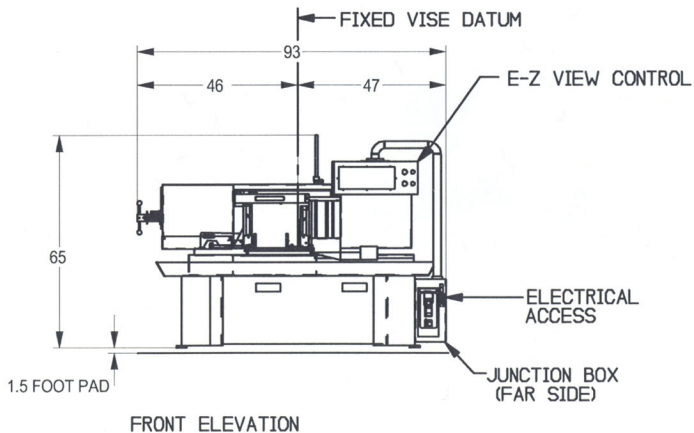

ALL DIMENSIONS ARE REFERENCE ONLY.  
VERIFY ALL DIMENSIONS TO 'AS BUILT' CONFIGURATION.

<b>HEM</b> INC.	
MID-AMERICA INDUSTRIAL DISTRICT	
P.O. BOX 1148	PRYOR, OK 74301
H0014325	H90A-C
PLANVIEW LAYOUT	
B-006516-524 A	